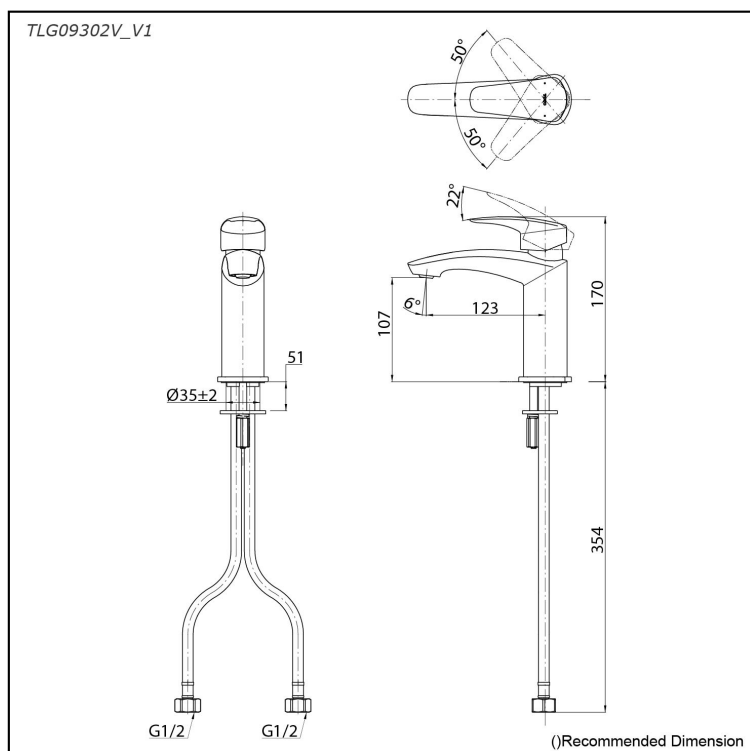

GM Series
Single Lever Lavatory Faucet
(w/o Pop-up Waste)

Features

- Elevate your space with sacred elegance, transforming its ambiance. Inspired by the Torii Gate, this faucet's arched spout and columnar body represent a transition. Its versatile design, with highlighted edges, brings stately volume and a tranquil feel.
- Long-lasting Comfort: COMFORT GLIDE for Smooth Operation with TOTO's Original Cartridge.

Specifications

Material: Brass
Water Pressure: 0.05MPa~1.0MPa

Parts description

- **TLG09302V_V1**
Single Lever Lavatory Faucet
(w/o Pop-up Waste)

Flow Rate

TLG09302V_V1