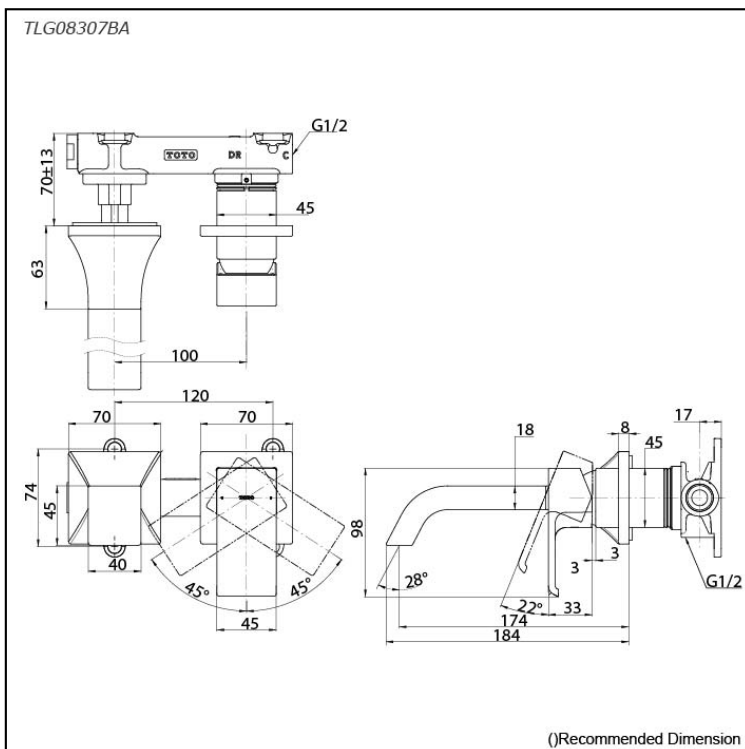

GC Series
 Wall-Mount Single Lever Lavatory Faucet
 (Short Spout) (w/o Pop-up Waste)

Features

- Discover enduring beauty in crafted modern classic faucets. Inspired by architecture and the Bonsho bell's curves, designs blend stability with modern flair. Formal elements evoke timelessness.
- Long-lasting Comfort: COMFORT GLIDE for Smooth Operation with TOTO's Original Cartridge.

Specifications

Material: Brass

Water Pressure: 0.05MPa~1.0MPa

Parts description

- **TLG08307BA**
 Wall Mount Single Lever Lavatory Faucet
 (Short Spout) (w/o Waste Fittings)

Flow Rate