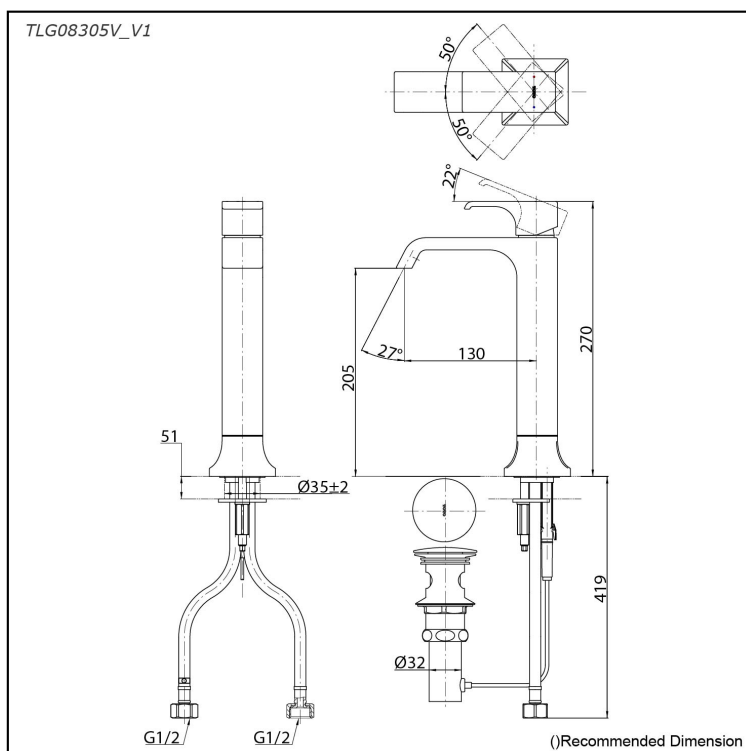

GC Series
Single Lever Lavatory Faucet
(Tall Vessel) (w/ Pop-up Waste)

Features

- Discover enduring beauty in crafted modern classic faucets. Inspired by architecture and the Bonsho bell's curves, designs blend stability with modern flair. Formal elements evoke timelessness.
- Long-lasting Comfort: COMFORT GLIDE for Smooth Operation with TOTO's Original Cartridge.

Specifications

Material: Brass

Water Pressure: 0.05MPa~1.0MPa

Parts description

- **TLG08305V_V1**
Single Lever Lavatory Faucet
(w/ Pop-up Waste)

reddot award 2019
winner

Flow Rate

TLG08305V_V1