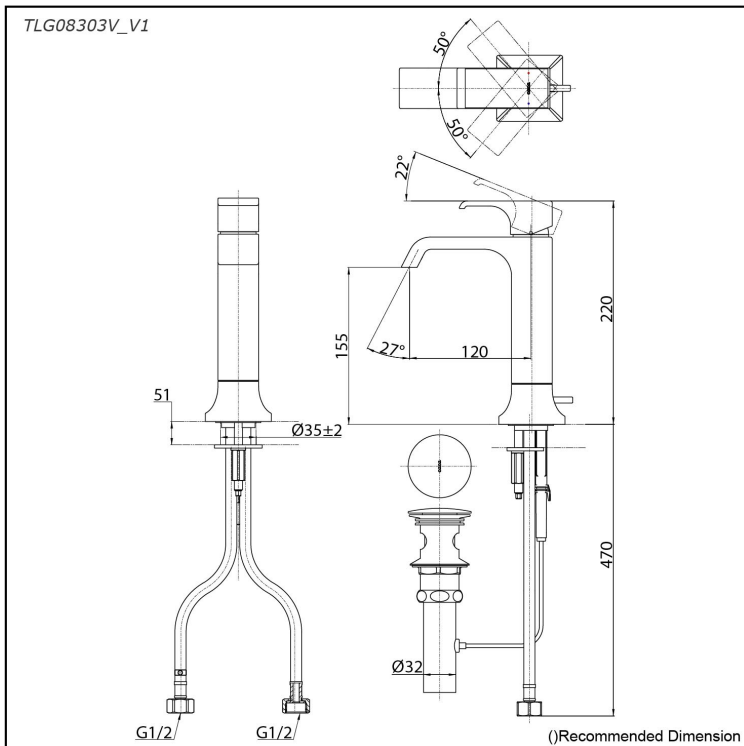

GC Series
Single Lever Lavatory Faucet
(Semi-tall Vessel) (w/ Pop-up Waste)

Features

- Discover enduring beauty in crafted modern classic faucets. Inspired by architecture and the Bonsho bell's curves, designs blend stability with modern flair. Formal elements evoke timelessness.
- Long-lasting Comfort: COMFORT GLIDE for Smooth Operation with TOTO's Original Cartridge.

Specifications

Material: Brass

Water Pressure: 0.05MPa~1.0MPa

Parts description

- **TLG08303V_V1**
Single Lever Lavatory Faucet
(w/ Pop-up Waste)

reddot award 2019
winner

Flow Rate

TLG08303V_V1