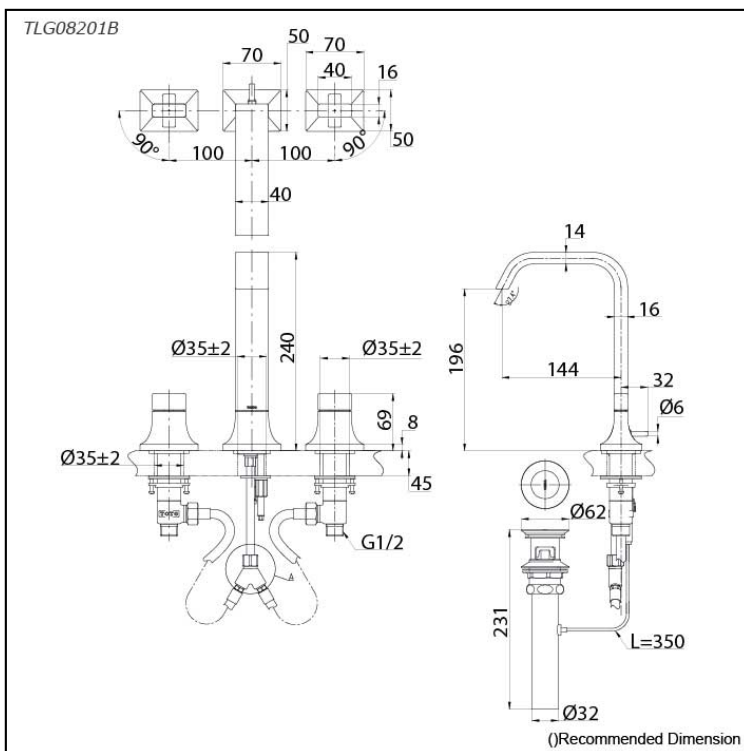

GC Series
2 Handle Lavatory Faucet
(3-Holes) (w/ Pop-up Waste)

Features

- Discover enduring beauty in crafted modern classic faucets. Inspired by architecture and the Bonsho bell's curves, designs blend stability with modern flair. Formal elements evoke timelessness.

Specifications

Material: Brass

Water Pressure: 0.05MPa~1.0MPa

Parts description

- TLG08201B**
2 Handle Lavatory Faucet (3-Holes)
(w/ Pop-up Waste)

Flow Rate

TLG08201B