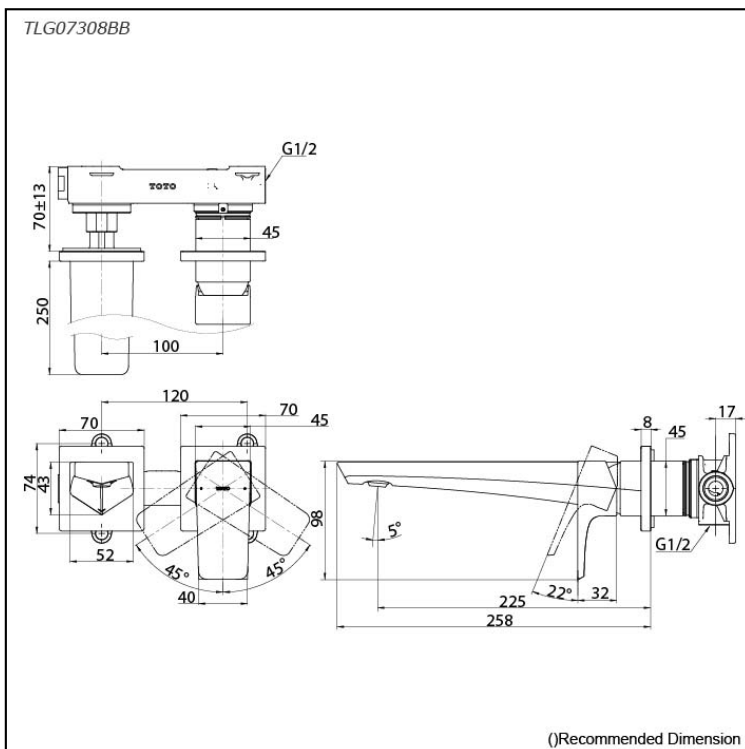

GE Series
 Wall-Mount Single Lever Lavatory Faucet
 (Long Spout) (w/o Pop-up Waste)

Features

- GE's series redefines modern design. A V-shaped edge generates captivating multi-sided reflections, complemented by sleek, refined edges. The five-sided mirror reflection adds a contemporary touch, offering a unique visual experience.
- Long-lasting Comfort: COMFORT GLIDE for Smooth Operation with TOTO's Original Cartridge.

Specifications

Material: Brass
 Water Pressure: 0.05MPa~1.0MPa

Parts description

- **TLG07308BB**
 Wall Mount Single Lever Lavatory Faucet
 (Long Spout) (w/o Waste Fittings)

Flow Rate