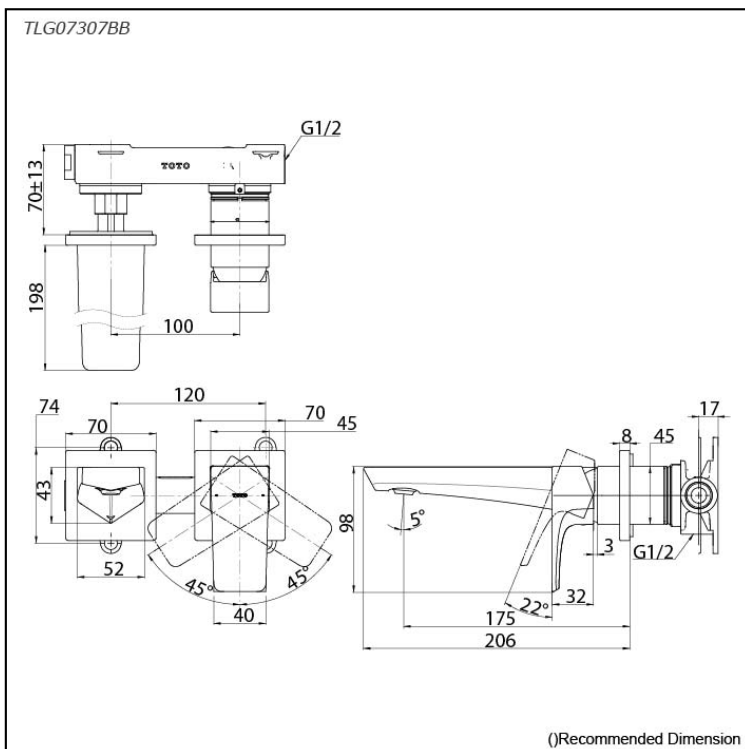

GE Series
 Wall-Mount Single Lever Lavatory Faucet
 (Short Spout) (w/o Pop-up Waste)

Features

- GE's series redefines modern design. A V-shaped edge generates captivating multi-sided reflections, complemented by sleek, refined edges. The five-sided mirror reflection adds a contemporary touch, offering a unique visual experience.
- Long-lasting Comfort: COMFORT GLIDE for Smooth Operation with TOTO's Original Cartridge.

Specifications

Material: Brass
 Water Pressure: 0.05MPa~1.0MPa

Parts description

- **TLG07307BB**
 Wall Mount Single Lever Lavatory Faucet
 (Short Spout) (w/o Waste Fittings)

Flow Rate