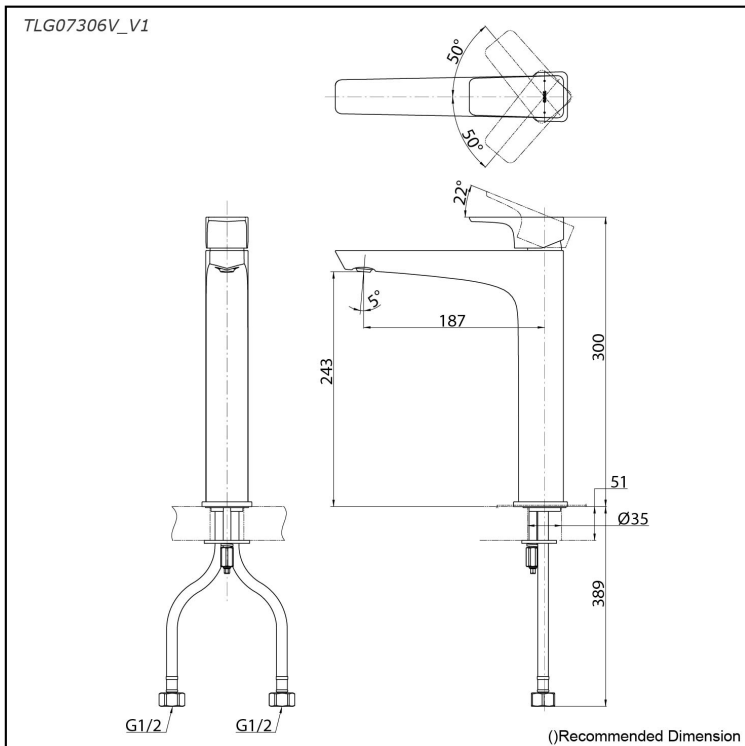

GE Series
Single Lever Lavatory Faucet
(Tall Vessel) (w/o Pop-up Waste)

Features

- GE's series redefines modern design. A V-shaped edge generates captivating multi-sided reflections, complemented by sleek, refined edges. The five-sided mirror reflection adds a contemporary touch, offering a unique visual experience.
- Long-lasting Comfort: COMFORT GLIDE for Smooth Operation with TOTO's Original Cartridge.

Specifications

Material: Brass
Water Pressure: 0.05MPa~1.0MPa

Parts description

- **TLG07306V_V1**
Single Lever Lavatory Faucet
(w/o Pop-up Waste)

reddot award 2019
winner

Flow Rate

TLG07306V_V1