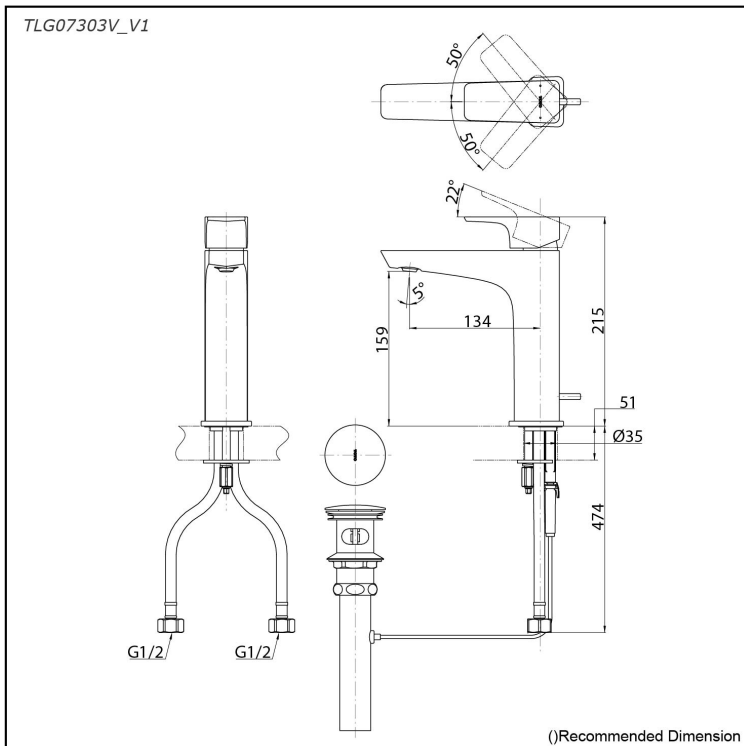

GE Series
Single Lever Lavatory Faucet
(Semi-tall Vessel) (w/ Pop-up Waste)

Features

- GE's series redefines modern design. A V-shaped edge generates captivating multi-sided reflections, complemented by sleek, refined edges. The five-sided mirror reflection adds a contemporary touch, offering a unique visual experience.
- Long-lasting Comfort: COMFORT GLIDE for Smooth Operation with TOTO's Original Cartridge.

Specifications

Material: Brass
Water Pressure: 0.05MPa~1.0MPa

Parts description

- **TLG07303V_V1**
Single Lever Lavatory Faucet
(w/ Pop-up Waste)

reddot award 2019
winner

Flow Rate

TLG07303V_V1