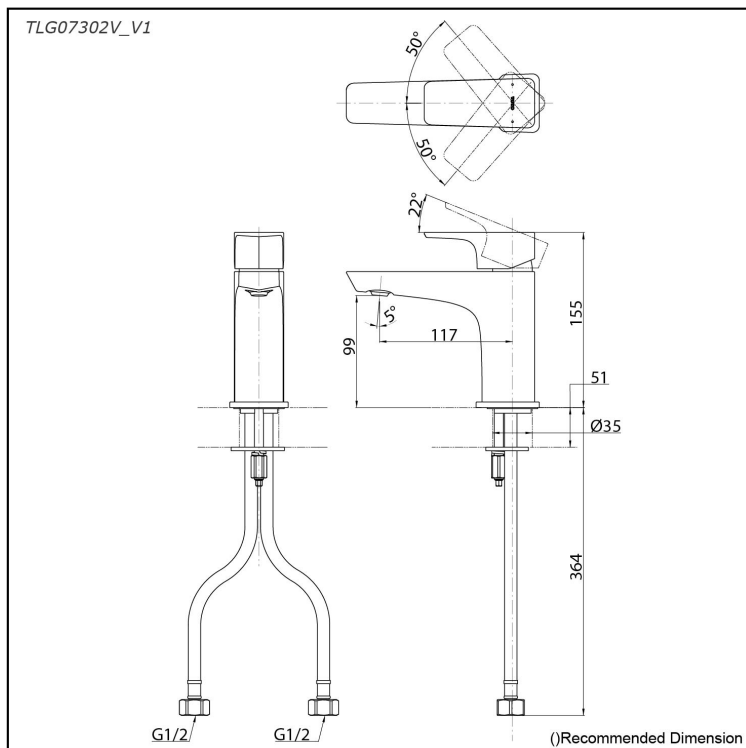

GE Series
Single Lever Lavatory Faucet
(w/o Pop-up Waste)

Features

- GE's series redefines modern design. A V-shaped edge generates captivating multi-sided reflections, complemented by sleek, refined edges. The five-sided mirror reflection adds a contemporary touch, offering a unique visual experience.
- Long-lasting Comfort: COMFORT GLIDE for Smooth Operation with TOTO's Original Cartridge.

Specifications

Material: Brass
Water Pressure: 0.05MPa~1.0MPa

Parts description

- **TLG07302V_V1**
Single Lever Lavatory Faucet
(w/o Pop-up Waste)

reddot award 2019
winner

Flow Rate

TLG07302V_V1