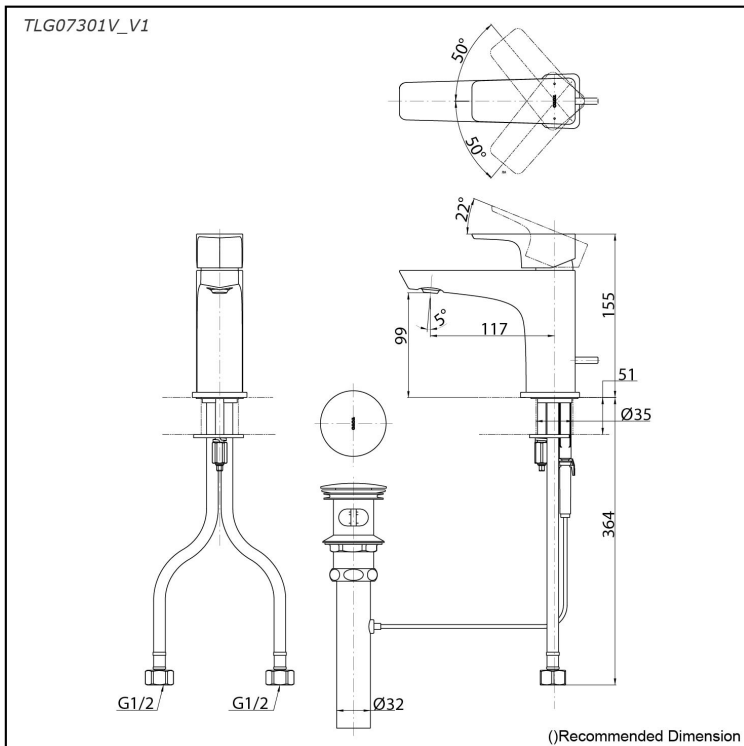

### Specifications

Material: Brass

Water Pressure: 0.05MPa~1.0MPa

### Parts description

- **TLG07301V\_V1**  
Single Lever Lavatory Faucet  
(w/ Pop-up Waste)

reddot award 2019  
winner