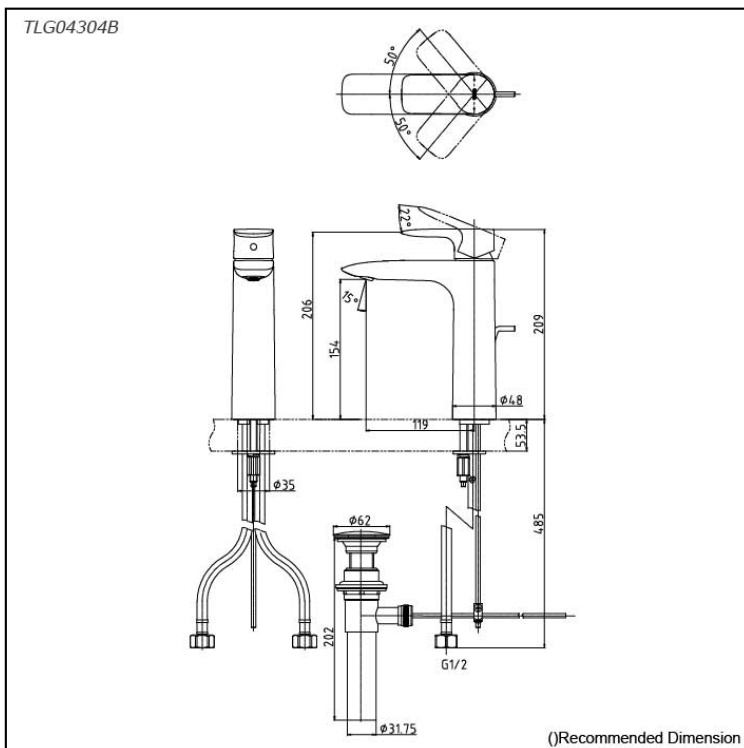

GA Series
Single Lever Lavatory Faucet
(Semi-tall Vessel) (w/ Pop-up Waste)

Features

- Refined elegance, versatile design. Experience the perfect balance of curves and edges in this faucet series. Simple yet sophisticated, its design complements a wide range of interiors, bringing a unique ambiance to any space.
- Long-lasting Comfort: COMFORT GLIDE for Smooth Operation with TOTO's Original Cartridge.

Specifications

Material: Brass
Water Pressure: 0.05MPa~1.0MPa

Parts description

- **TLG04304B**
Single Lever Lavatory Faucet (Semi-tall Vessel) (w/ Pop-up Waste)

reddot award 2018
winner

Flow Rate

TLG04304B