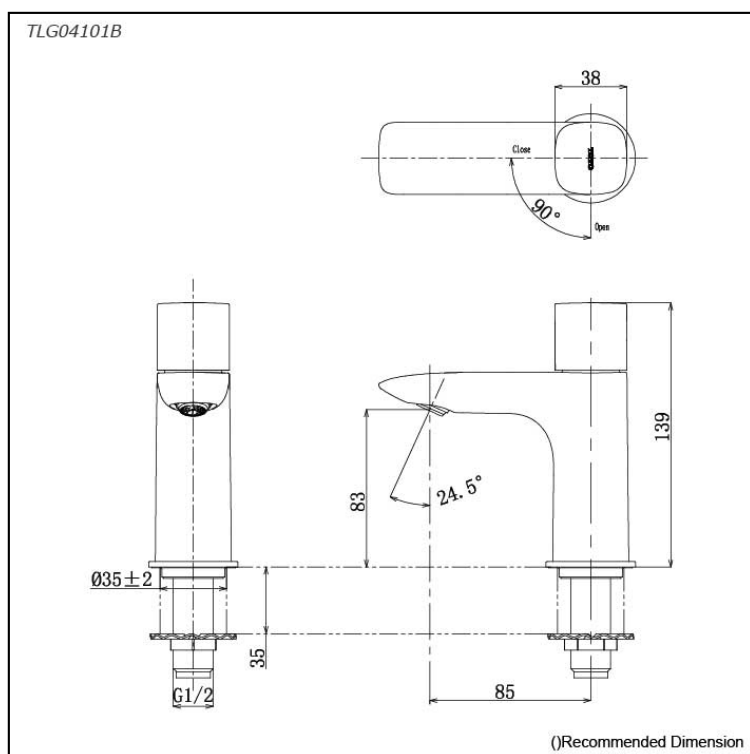

GA Series
Single Lever Lavatory Faucet
(Cold Water Only)

Features

- Refined elegance, versatile design. Experience the perfect balance of curves and edges in this faucet series. Simple yet sophisticated, its design complements a wide range of interiors, bringing a unique ambiance to any space.

Specifications

Material: Brass
Water Pressure: 0.05MPa~1.0MPa

Parts description

- **TLG04101B**
Single Lever Lavatory Faucet (Cold Only)

Flow Rate

TLG04101B