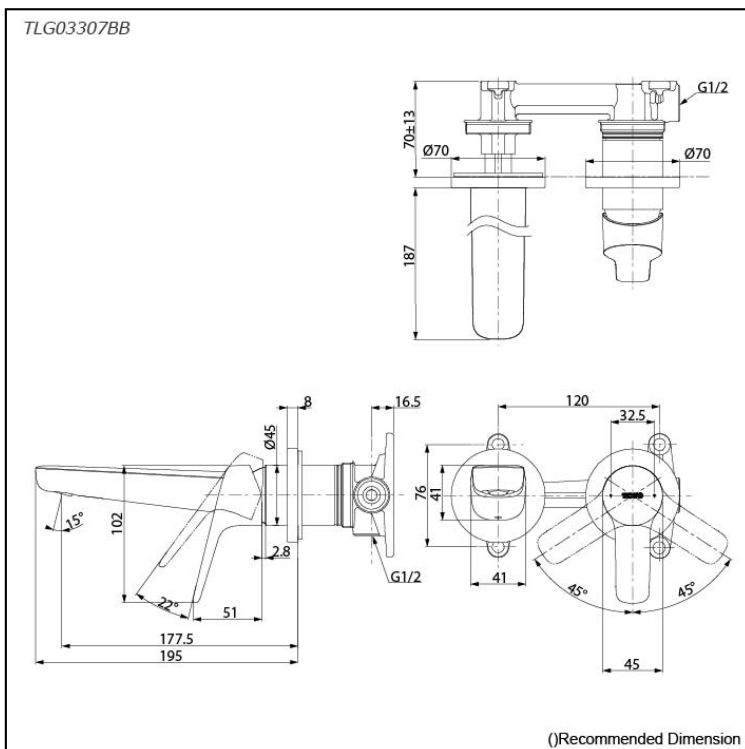

GS Series
 Wall-Mount Single Lever Lavatory Faucet
 (Short Spout) (w/o Pop-up Waste)

Features

- Simple sophistication for everyday living. Soft curves and classic shapes define this design, offering a gentle aesthetic and smart proportions. Back-to-basics inspiration brings a refreshed feel to your daily life.
- Long-lasting Comfort: COMFORT GLIDE for Smooth Operation with TOTO's Original Cartridge.

Specifications

Material: Brass
 Water Pressure: 0.05MPa~1.0MPa

Parts description

- **TLG03307BB**
 Wall-Mount Single Lever Lavatory Faucet
 (Short Spout) w/o waste fitting

Flow Rate