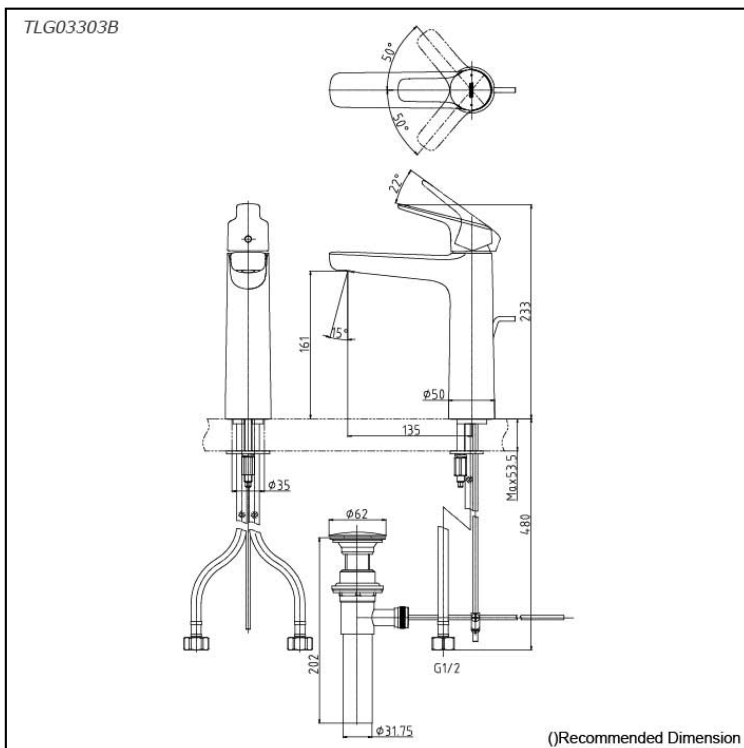

GS Series
Single Lever Lavatory Faucet
(Semi-tall Vessel) (w/ Pop-up Waste)

Features

- Simple sophistication for everyday living. Soft curves and classic shapes define this design, offering a gentle aesthetic and smart proportions. Back-to-basics inspiration brings a refreshed feel to your daily life.
- Long-lasting Comfort: COMFORT GLIDE for Smooth Operation with TOTO's Original Cartridge.

Specifications

Material: Brass
Water Pressure: 0.05MPa~1.0MPa

Parts description

- **TLG03303B**
Single Lever Lavatory Faucet (Semi-tall Vessel) (w/ Pop-up Waste)

reddot award 2018
winner

Flow Rate

TLG03303B