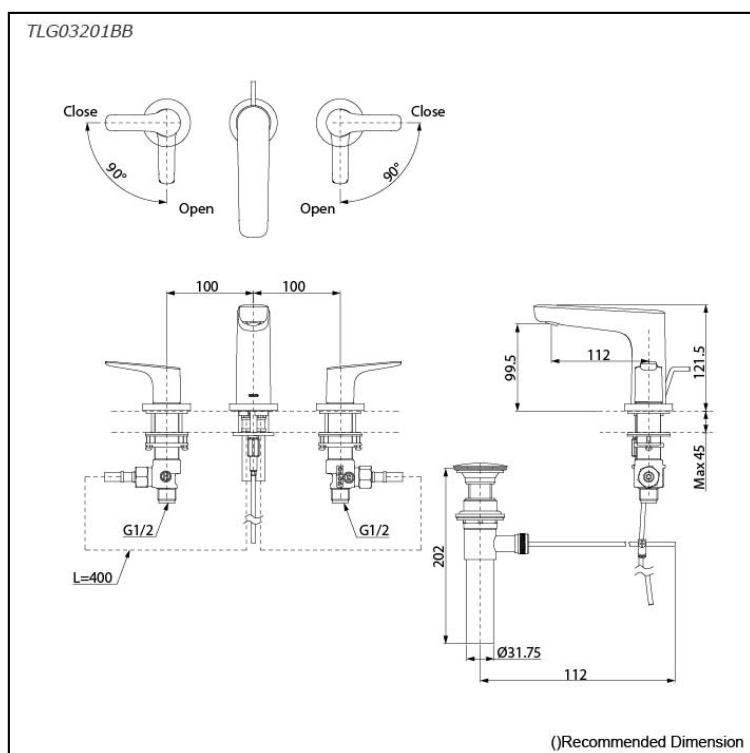

GS Series  
2 Handle Lavatory Faucet  
(3-Holes)  
(w/ Pop-up Waste)

### Specifications

Material: Brass  
Water Pressure: 0.05MPa~1.0MPa

### Parts description

- **TLG03201BB**  
2 Handle Lavatory Faucet (3-Holes) (w/ Pop-up Waste)

### Flow Rate