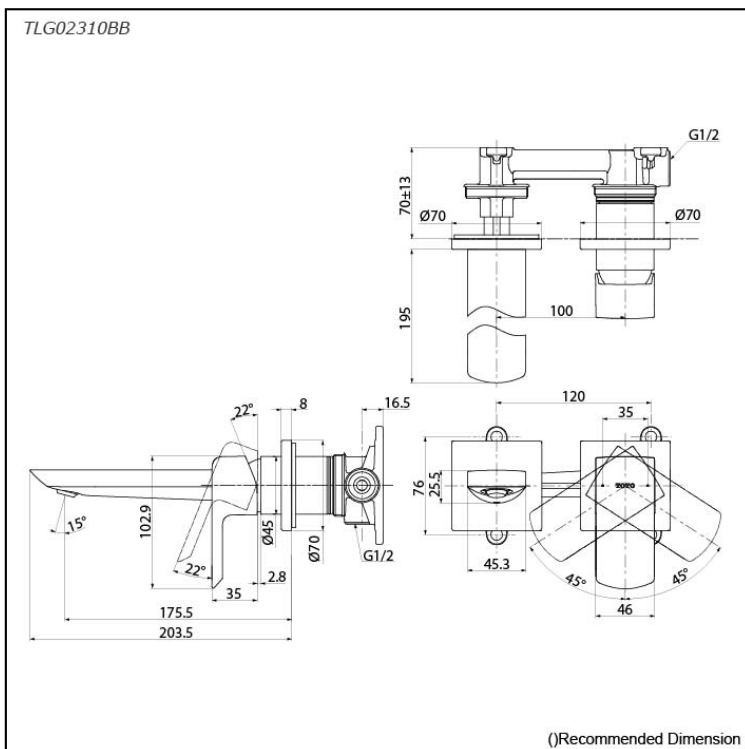

GR Series
 Wall-Mount Single Lever Lavatory Faucet
 (Short Spout) (w/o Pop-up Waste)

Features

- Make a regal statement in your space. This premium faucet series, blending sharp edges and gentle curves, offers striking sculptural beauty. Its strong lines, designed to create stability and make a statement, exude a regal presence.
- Long-lasting Comfort: COMFORT GLIDE for Smooth Operation with TOTO's Original Cartridge.

Specifications

Material: Brass
 Water Pressure: 0.05MPa~1.0MPa

Parts description

- **TLG02310BB**
 Wall-Mount Single Lever Lavatory Faucet
 (Short Spout) w/o waste fitting

Flow Rate