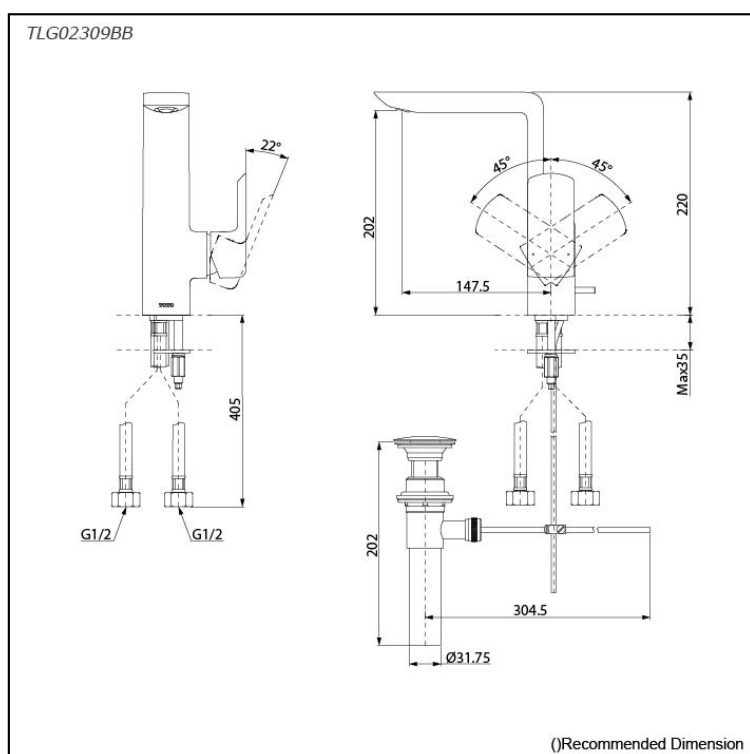

GR Series
Side Lever Lavatory Faucet
(w/ Pop-up Waste)

Features

- Make a regal statement in your space. This premium faucet series, blending sharp edges and gentle curves, offers striking sculptural beauty. Its strong lines, designed to create stability and make a statement, exude a regal presence.
- Long-lasting Comfort: COMFORT GLIDE for Smooth Operation with TOTO's Original Cartridge.

Specifications

Material: Brass

Parts description

- **TLG02309BB**
Single Lever Lavatory Faucet (Side handle)
(w/ Pop-up Waste)

Flow Rate