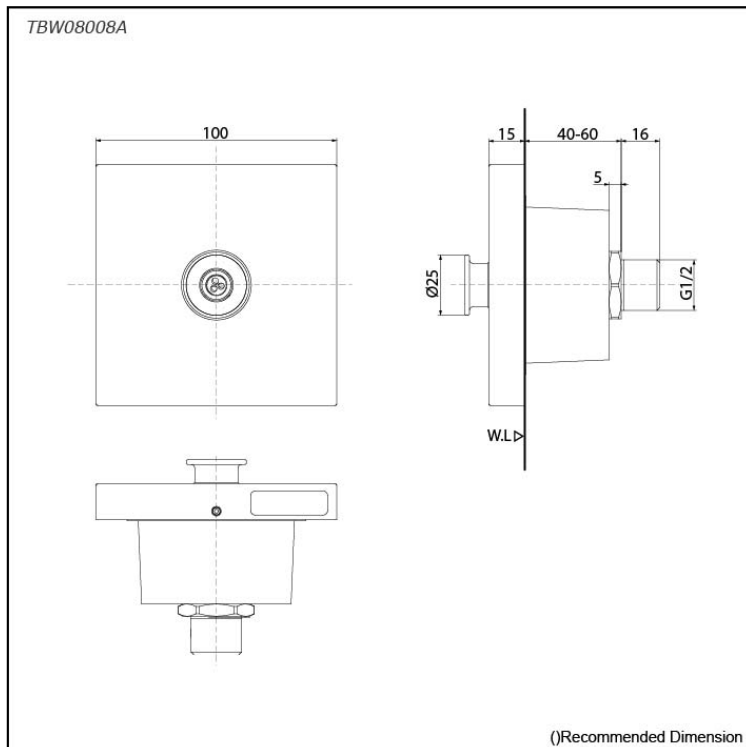

G Selection
Gyrostream Body Shower

Features

- Explore a stunning design that merges modern style with advanced technology and durable quality. Effortless installation enhances your space, bringing lasting beauty and comfort to everyday life.
- Revitalize with rotating, pulsating water flow for a refreshing body massage and enhanced circulation.

Specifications

| | |
|-----------------|----------------------|
| Finish: | Nickel Chrome |
| Material: | Brass |
| Shape: | Square |
| Dimension: | 100W x 15D x 100H mm |
| Water Pressure: | 0.05MPa ~ 1.0MPa |

Parts description

- **TBW08008A**
Body Shower (Gyrostream)

Flow Rate