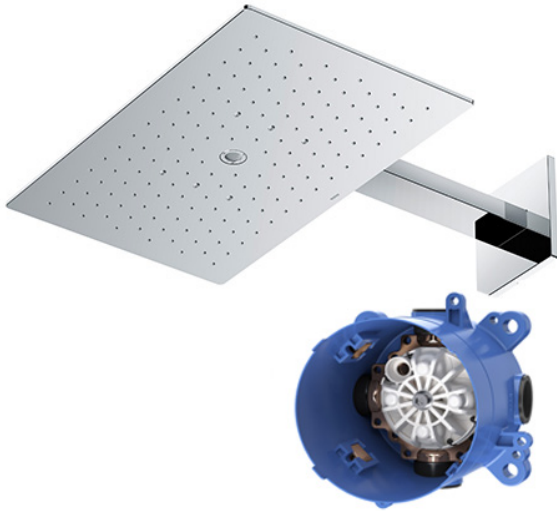

Z Selection  
Over Head Shower  
(Wall Type) (2 mode)

## Features

- Elevate your shower experience with our fixed shower heads, designed for sleek aesthetics and reliable performance, ensuring a refreshing and enjoyable bathing routine.
- Elevate your shower with COMFORT WAVE technology: enjoy larger droplets in a over head shower design, blending stimulation, relaxation, and water-saving benefits.
- WARM SPA offers a unique shower experience through an overhead shower design, with a continuous, splash-free pillar of warm water that gently envelops your entire body

## Specifications

Finish:	Chrome
Material:	Brass
Shape:	Rectangle
Dimension:	470W x 290Dmm
Water Pressure:	0.15MPa~1.0MPa

## Parts description

- **TBW08004A**  
Over Head Shower (Wall Type) (2 mode)
- **TBN01002B**  
Concealed Box