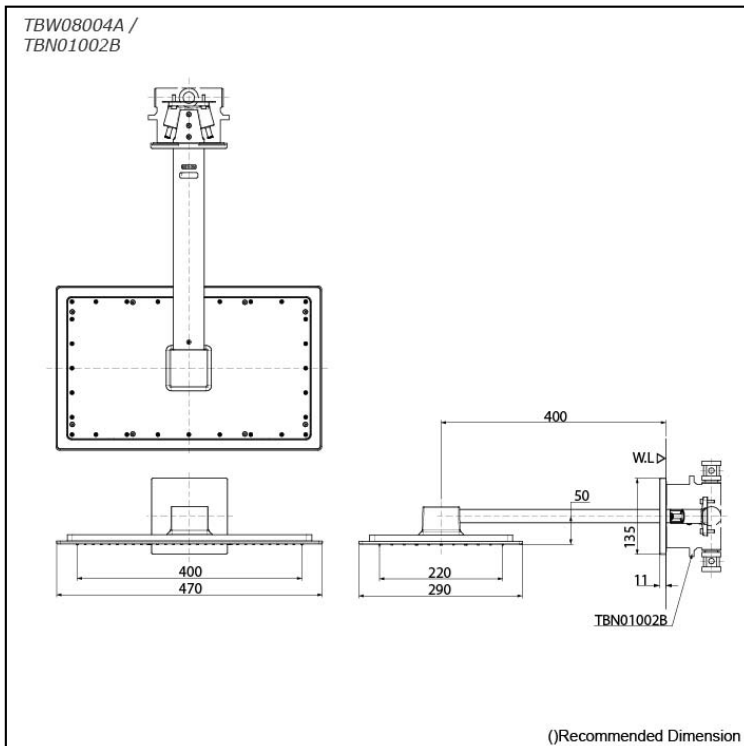

## Specifications

Finish:	Chrome
Material:	Brass
Shape:	Rectangle
Dimension:	470W x 290Dmm
Water Pressure:	0.15MPa~1.0MPa

## Parts description

- **TBW08004A**  
Over Head Shower (Wall Type) (2 mode)
- **TBN01002B**  
Concealed Box

### Flow Rate