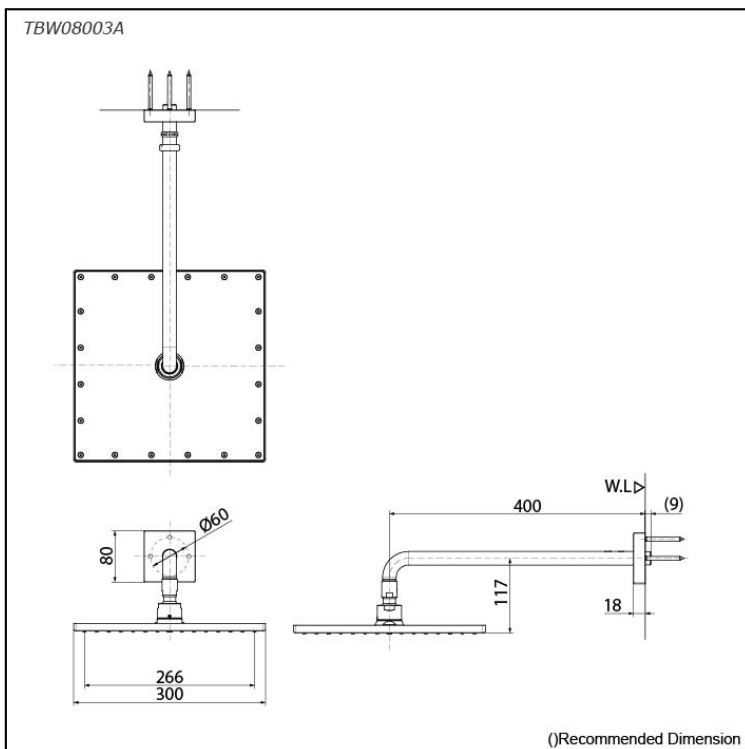

G Selection
Over Head Shower
(Wall Type) (1 mode)

Features

- Elevate your shower experience with our fixed shower heads, designed for sleek aesthetics and reliable performance, ensuring a refreshing and enjoyable bathing routine.
- Explore a stunning design that merges modern style with advanced technology and durable quality. Effortless installation enhances your space, bringing lasting beauty and comfort to everyday life.
- Elevate your shower with COMFORT WAVE technology: enjoy larger droplets in a over head shower design, blending stimulation, relaxation, and water-saving benefits.

Specifications

Finish:	Chrome
Material:	Brass
Shape:	Square
Dimension:	300 x 300mm
Water Pressure:	0.12MPa~1.0MPa

Parts description

- **TBW08003A**
Over Head Shower (Wall Type) (1 mode)

Flow Rate