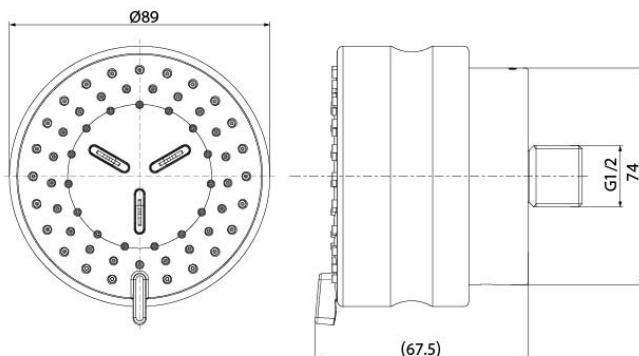

Specifications

Finish:	Nickel Chrome
Material:	Brass
Shape:	Round
Dimension:	89W x 67.5D x 89H mm
Water Pressure:	0.05MPa~1.0MPa

Parts description

- **TBW07017A**
Body Shower (2 mode)

TBW07017A

()Recommended Dimension

Flow Rate