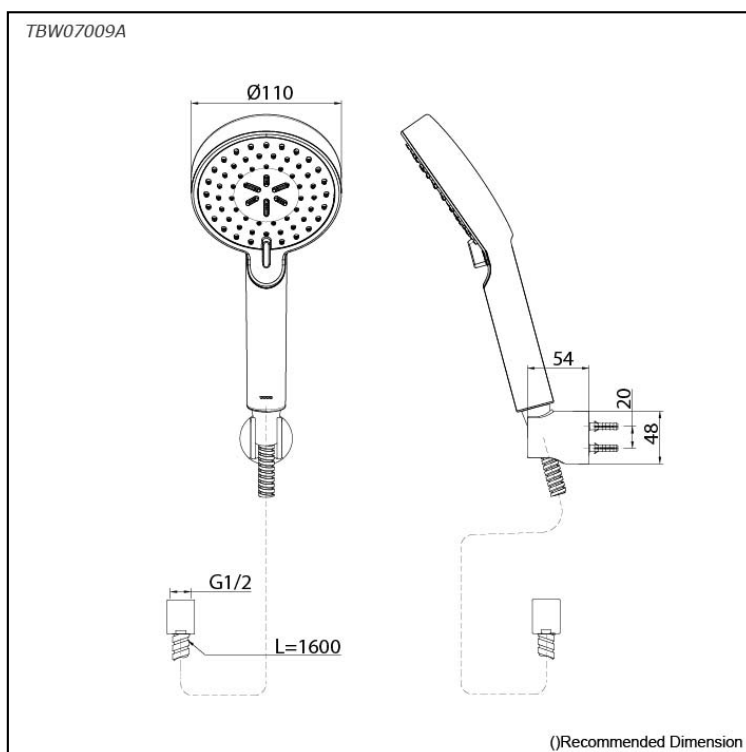

L Selection Hand Shower (3 mode)

Features

- Elevate your bathing experience with a collection designed for flexibility and comfort, offering personalized control for a refreshing shower every time.
- Experience intuitive operation with round-shaped designs in sleek silver. These versatile products seamlessly adapt to any space, enhancing functionality with user-friendly technology.
- Elevate your shower with COMFORT WAVE technology: enjoy larger droplets in a hand shower design, blending stimulation, relaxation, and water-saving benefits.
- Experience the difference with Active Wave mode in the hand shower - an invigorating, efficient spray that awakens your senses and revitalizes body and mind.

Specifications

Finish:	Chrome
Material:	ABS Plastic (Shower)
Shape:	Round
Dimension:	Diameter 110mm
Water Pressure:	0.05MPa~1.0MPa

Parts description

- **TBW07009A**
Hand Shower (3 mode)

Flow Rate