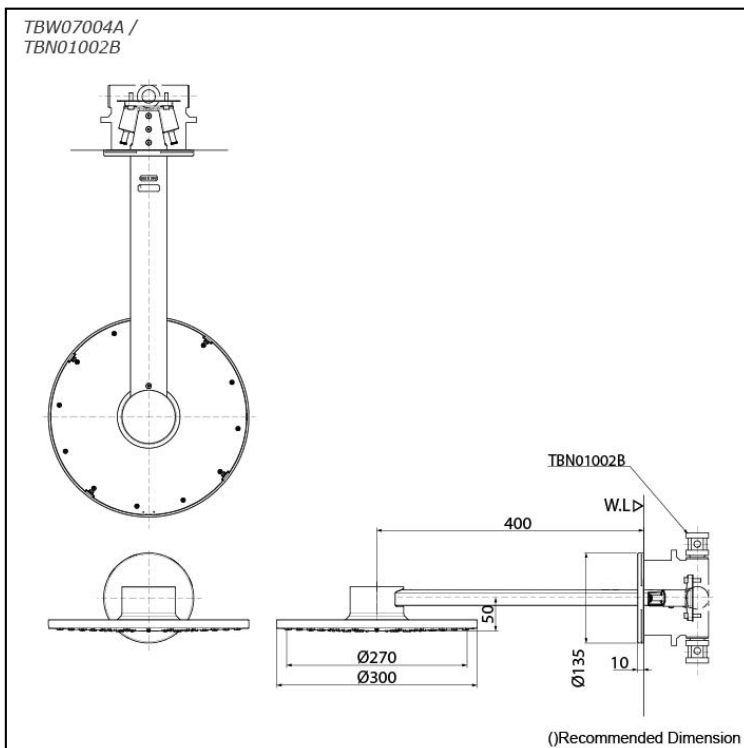

Z Selection
Over Head Shower
(Wall Type) (2 mode)

Features

- Elevate your shower experience with our fixed shower heads, designed for sleek aesthetics and reliable performance, ensuring a refreshing and enjoyable bathing routine.
- Elevate your shower with COMFORT WAVE technology: enjoy larger droplets in a over head shower design, blending stimulation, relaxation, and water-saving benefits.
- WARM SPA offers a unique shower experience through an overhead shower design, with a continuous, splash-free pillar of warm water that gently envelops your entire body

Specifications

Finish:	Chrome
Material:	ABS
Shape:	Round
Dimension:	Diameter: 300mm
Water Pressure:	0.15MPa~1.0MPa

Parts description

- **TBW07004A**
Over Head Shower (Wall Type) (2 mode)
- **TBN01002B**
Concealed Box

Flow Rate