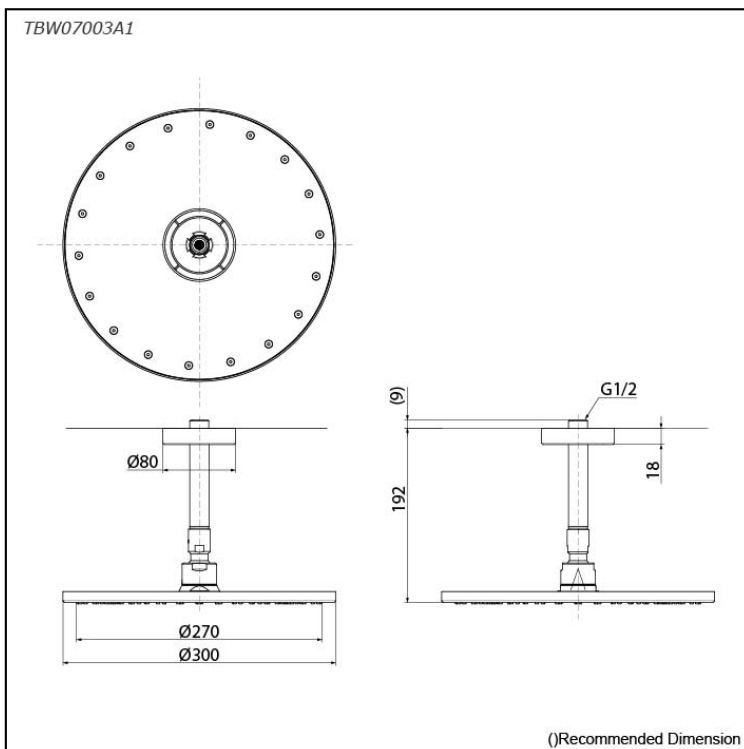

*G Selection
Over Head Shower
(Ceiling Type) (1 mode)*

Features

- Elevate your shower experience with our fixed shower heads, designed for sleek aesthetics and reliable performance, ensuring a refreshing and enjoyable bathing routine.
- Explore a stunning design that merges modern style with advanced technology and durable quality. Effortless installation enhances your space, bringing lasting beauty and comfort to everyday life.
- Elevate your shower with COMFORT WAVE technology: enjoy larger droplets in a over head shower design, blending stimulation, relaxation, and water-saving benefits.

Specifications

Finish:	Chrome
Material:	Brass
Shape:	Round
Dimension:	Diameter: 300mm
Water Pressure:	0.12MPa~1.0MPa

Parts description

- **TBW07003A1**
Over Head Shower (Ceiling Type)
(1 mode)

Flow Rate