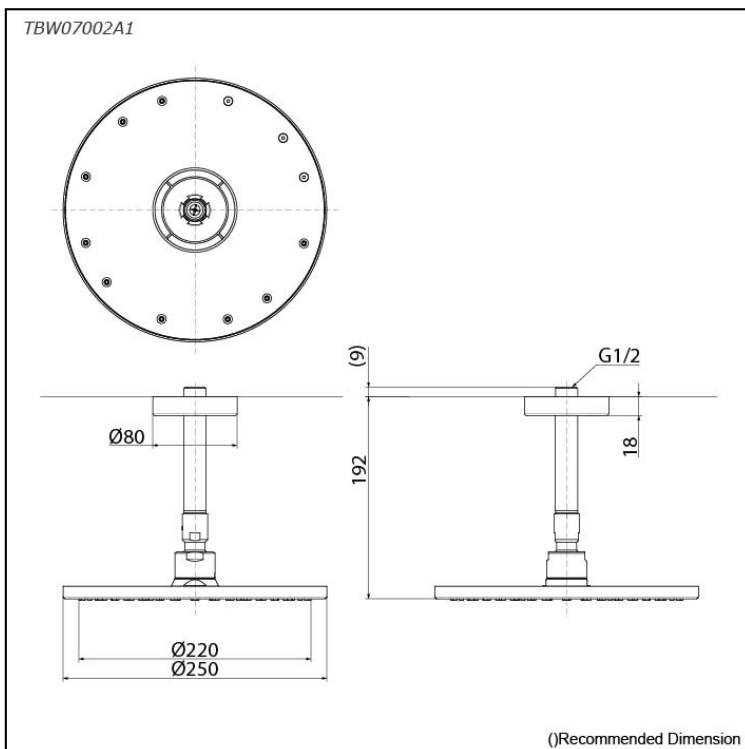

*G Selection
Over Head Shower
(Ceiling Type) (1 mode)*

Features

- Elevate your shower experience with our fixed shower heads, designed for sleek aesthetics and reliable performance, ensuring a refreshing and enjoyable bathing routine.
- Explore a stunning design that merges modern style with advanced technology and durable quality. Effortless installation enhances your space, bringing lasting beauty and comfort to everyday life.
- Elevate your shower with COMFORT WAVE technology: enjoy larger droplets in a over head shower design, blending stimulation, relaxation, and water-saving benefits.

Specifications

Finish:	Chrome
Material:	Brass
Shape:	Round
Dimension:	Diameter: 250mm
Water Pressure:	0.12MPa~1.0MPa

Parts description

- **TBW07002A1**
Over Head Shower (Ceiling Type)
(1 mode)

Flow Rate