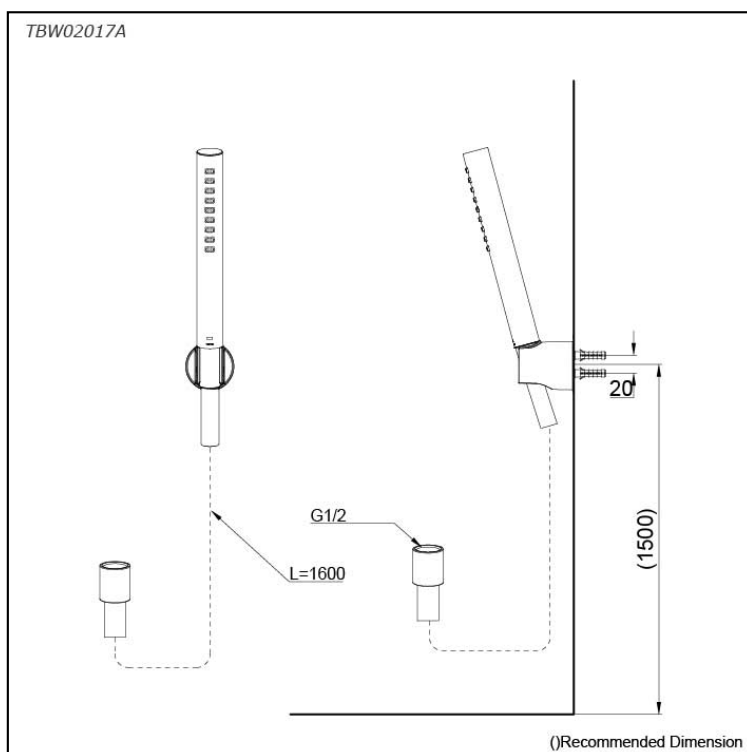

Specifications

Finish:	Chrome
Material:	ABS Plastic (Shower)
Shape:	Cylinder
Water Pressure:	0.05MPa~0.75MPa

Parts description

- **TBW02017A**
Hand Shower (1 mode)

Flow Rate