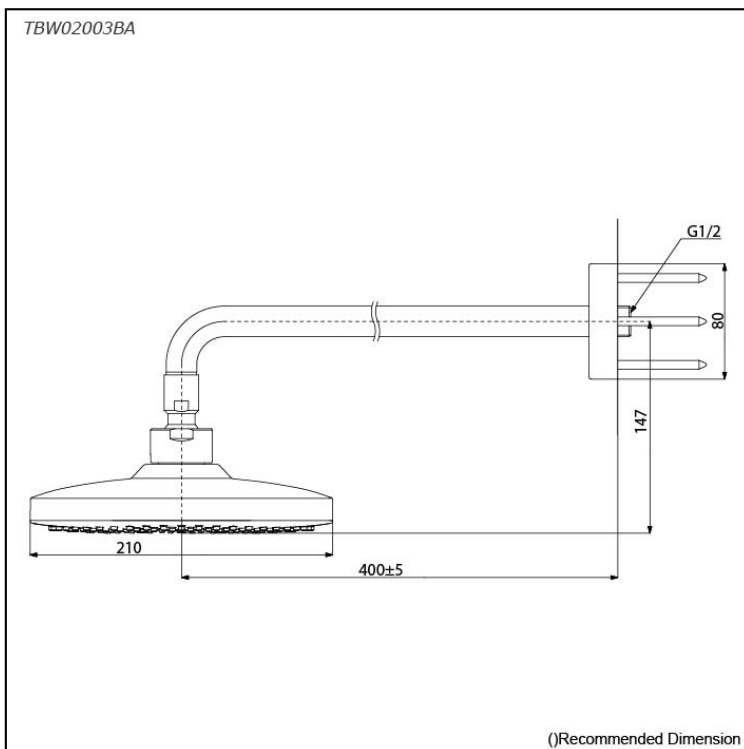

*G Selection
Over Head Shower
(Wall Type) (1 mode)*

Features

- Elevate your shower experience with our fixed shower heads, designed for sleek aesthetics and reliable performance, ensuring a refreshing and enjoyable bathing routine.
- Explore a stunning design that merges modern style with advanced technology and durable quality. Effortless installation enhances your space, bringing lasting beauty and comfort to everyday life.
- Elevate your shower with COMFORT WAVE technology: enjoy larger droplets in a over head shower design, blending stimulation, relaxation, and water-saving benefits.

Specifications

Water Pressure:	0.05 Mpa ~ 1.0 Mpa
Finish:	Chrome
Material:	Brass (Body) ABS Plastic (Shower)
Size:	220mm
Shape:	Square

Parts description

- **TBW02003BA**
Over Head Shower (Wall Type) (1 mode)

Flow Rate