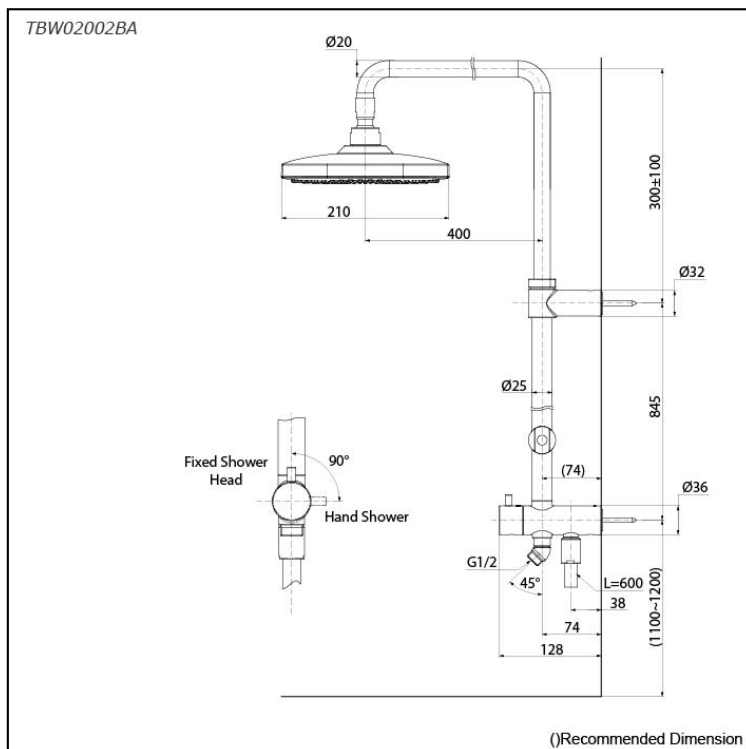

G Selection
Shower Column (2 mode)
(w/o Hand Shower) (w/o Spout)

Features

- Transform your shower space with our elegant shower columns, combining modern design with functionality for a luxurious and customizable bathing experience.
- Elevate your shower with COMFORT WAVE technology: enjoy larger droplets in a over head shower design, blending stimulation, relaxation, and water-saving benefits.
- WARM SPA offers a unique shower experience through an overhead shower design, with a continuous, splash-free pillar of warm water that gently envelops your entire body

Specifications

Finish:	Chrome
Material:	Brass (Body) Plastic (Shower)
Water Pressure:	0.05MPa~1.0MPa
Dimension:	210W x 210D mm
Shape Shower Head:	Square

Parts description

- **TBW02002BA**
Shower Column (2 mode)
(w/o Hand Shower) (w/o Spout)

Flow Rate