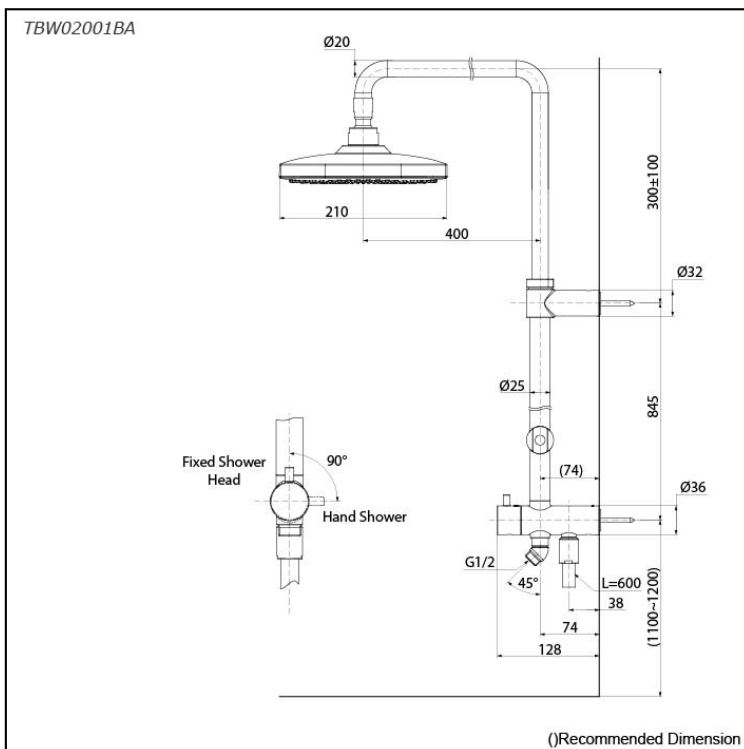

G Selection
Shower Column (1 mode)
(w/o Hand Shower) (w/o Spout)

Features

- Transform your shower space with our elegant shower columns, combining modern design with functionality for a luxurious and customizable bathing experience.
- Elevate your shower with COMFORT WAVE technology: enjoy larger droplets in a over head shower design, blending stimulation, relaxation, and water-saving benefits.

Specifications

Finish:	Chrome
Material:	Brass (Body) Plastic (Shower)
Water Pressure:	0.05MPa~1.0MPa
Dimension:	210W x 210D mm
Shape Shower Head:	Square

Parts description

- **TBW02001BA**
Shower Column (1 mode)
(w/o Hand Shower) (w/o Spout)

Flow Rate