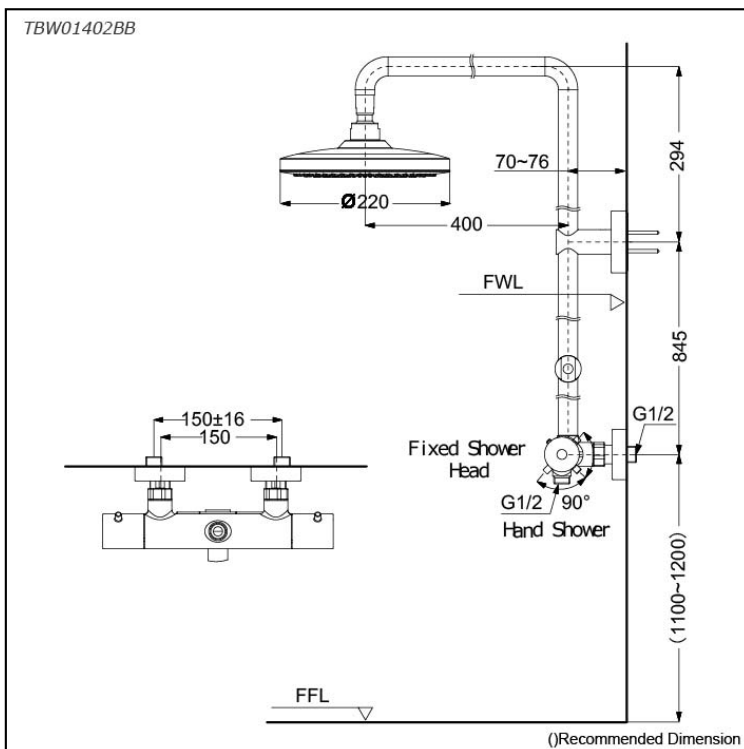

G Selection
Thermostat Shower Column (1 mode)
(w/o Hand Shower) (w/o Spout)

Features

- Transform your shower space with our elegant shower columns, combining modern design with functionality for a luxurious and customizable bathing experience.
- Elevate your shower with COMFORT WAVE technology: enjoy larger droplets in a over head shower design, blending stimulation, relaxation, and water-saving benefits.
- Safety and Comfort Combined: Heat-insulating handle with SMA Thermostat Valve.
- Thermostat Controller: Precision in Comfort.

Specifications

Finish:	Chrome
Material:	Brass (Body) Plastic (Shower)
Water Pressure:	0.05MPa~1.0MPa
Dimension:	Diameter: 220mm
Shape Shower Head:	Round

Parts description

- **TBW01402BB**
 Thermostat Shower Column (1 mode)
 (w/o Hand Shower) (w/o Spout)

Flow Rate