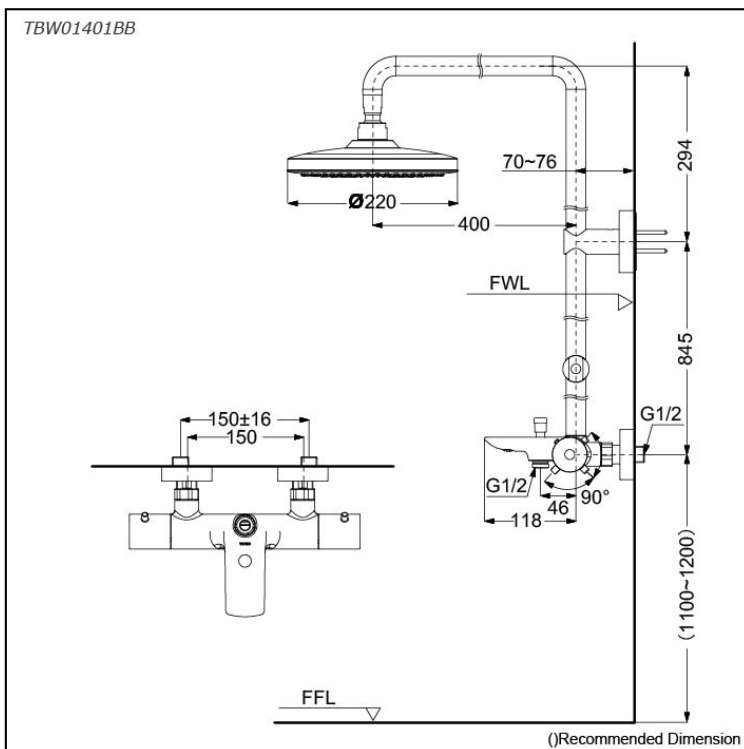

## Specifications

Finish:	Chrome
Material:	Brass (Body) Plastic (Shower)
Water Pressure:	0.05MPa~1.0MPa
Dimension:	Diameter: 220mm
Shape Shower Head:	Round

## Parts description

- **TBW01401BB**  
Thermostat Shower Column (1 Mode)  
(w/o Hand Shower) (w/ Spout)