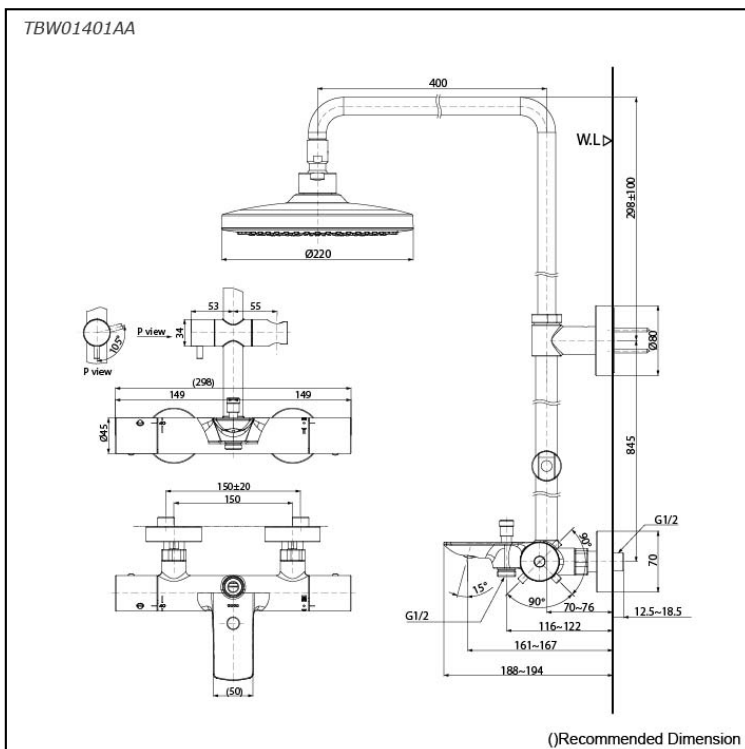

## Specifications

Finish:	Chrome
Material:	Brass (Body) Plastic (Shower)
Water Pressure:	0.12MPa~1.0MPa
Dimension:	Diameter: 220mm
Shape Shower Head:	Round

## Parts description

- **TBW01401AA**  
 Thermostat Shower Column (1 Mode)  
 (w/o Hand Shower) (w/ Spout)