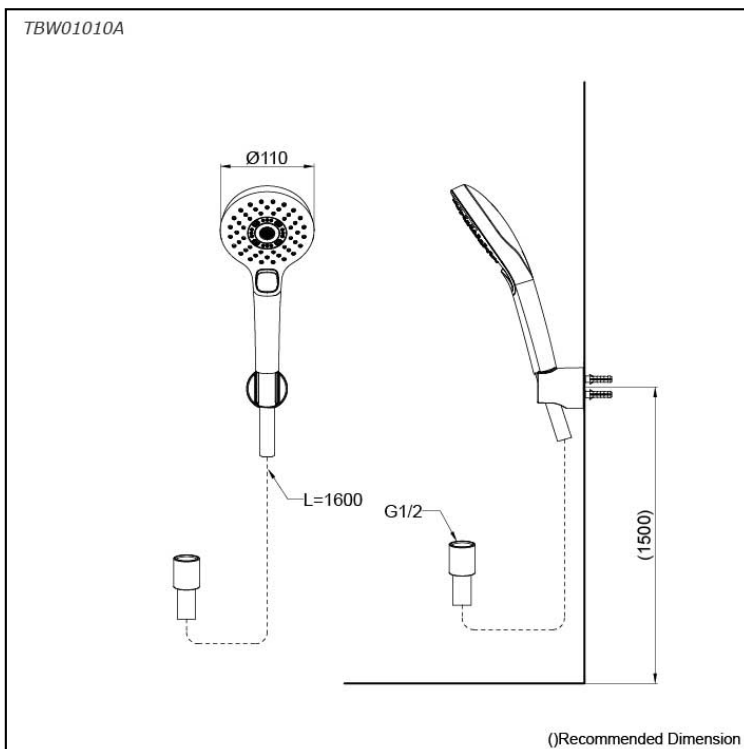

## Specifications

Finish:	Chrome
Material:	ABS Plastic (Shower)
Shape:	Round
Dimension:	Diameter 110mm
Water Pressure:	0.05MPa~0.75MPa

## Parts description

- **TBW01010A**  
Hand Shower (3 mode)