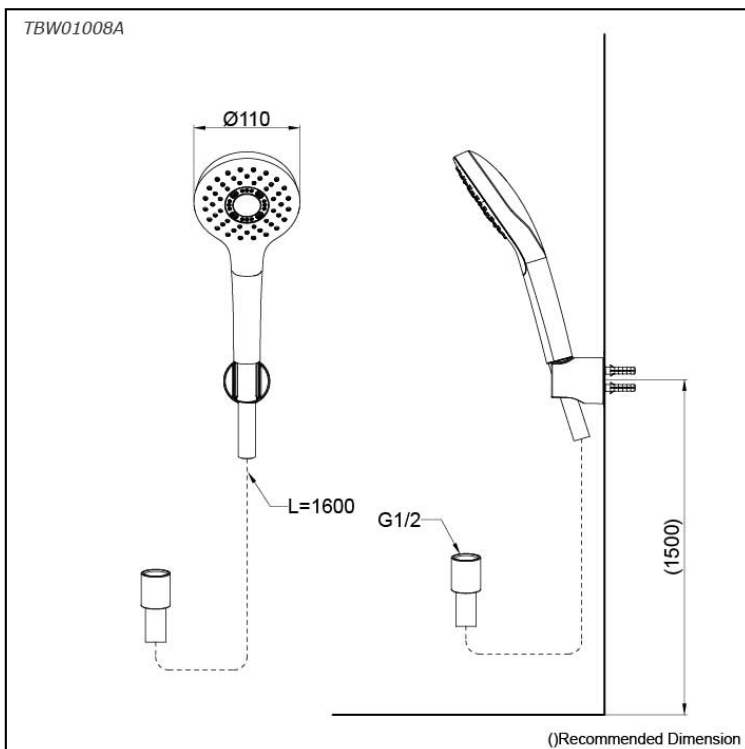

### Specifications

Finish:	Chrome
Material:	ABS Plastic (Shower)
Shape:	Round
Dimension:	Diameter 110mm
Water Pressure:	0.05MPa~0.75MPa

### Parts description

- **TBW01008A**  
Hand Shower (1 mode)

### Flow Rate

TBW01008A