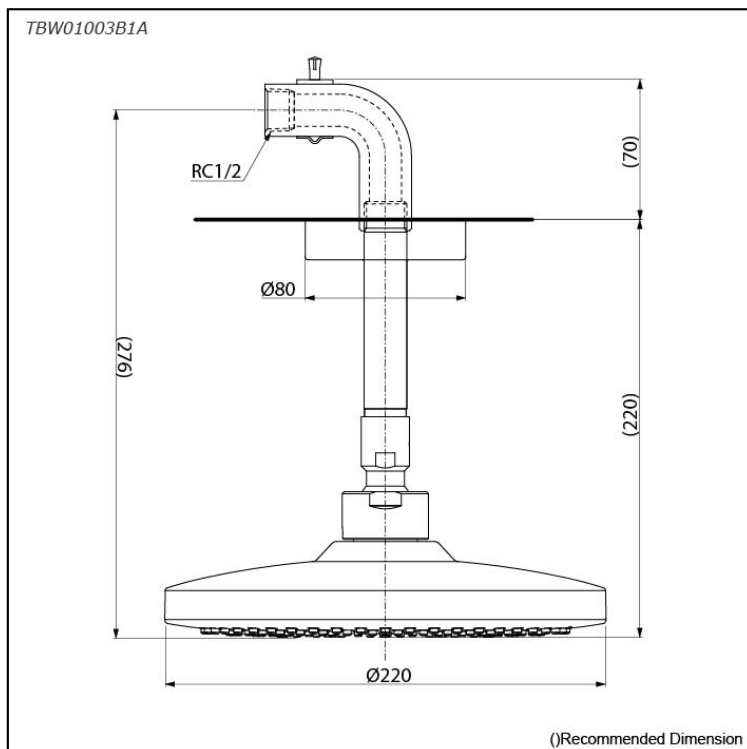

*G Selection
Fixed Shower Head
(Ceiling Type)*

Features

- Elevate your shower experience with our fixed shower heads, designed for sleek aesthetics and reliable performance, ensuring a refreshing and enjoyable bathing routine.
- Explore a stunning design that merges modern style with advanced technology and durable quality. Effortless installation enhances your space, bringing lasting beauty and comfort to everyday life.
- Elevate your shower with COMFORT WAVE technology: enjoy larger droplets in a over head shower design, blending stimulation, relaxation, and water-saving benefits.

Specifications

Water Pressure:	0.05 Mpa ~ 1.0 Mpa
Finish:	Chrome
Material:	Brass (Body) ABS Plastic (Shower)
Size:	Diameter: 220mm
Shape:	Round

Parts description

- **TBW01003B1A**
Fixed Shower Head (Ceiling Type) (1 mode)

Flow Rate