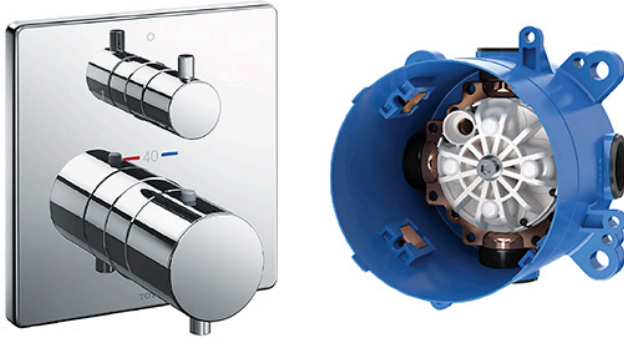

G Selection  
Thermostat Controller  
w/ Diverter (Square)

### Features

- Explore a stunning design that merges modern style with advanced technology and durable quality. Effortless installation enhances your space, bringing lasting beauty and comfort to everyday life.
- Thermostat Controller: Precision in Comfort.
- Mini Unit: Effortless Installation, Maximum Convenience

### Specifications

Plate Material : Brass

Valve Material: Brass

### Parts description

- **TBV02404B**  
Thermostat Controller with Diverter (Square)
- **TBN01001B**  
Concealed Box