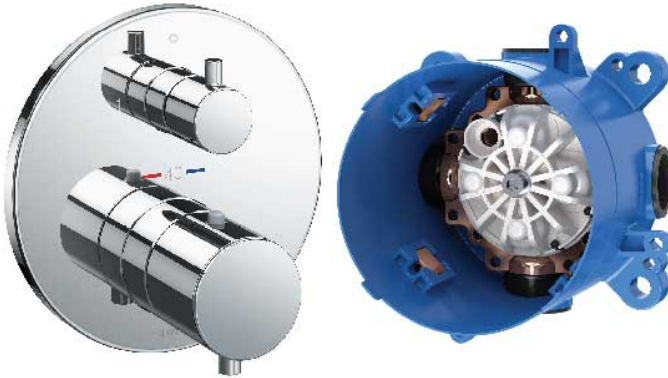

*G Selection
Thermostat Shower Mixer
w/ Diverter (Round)*

Features

- Explore a stunning design that merges modern style with advanced technology and durable quality. Effortless installation enhances your space, bringing lasting beauty and comfort to everyday life.
- Thermostat Controller: Precision in Comfort.
- Mini Unit: Effortless Installation, Maximum Convenience

Specifications

Plate Material : Stainless Steel

Valve Material: Brass

Parts description

- **TBV01408B**
Thermostat Shower Mixer with Diverter (Round)
- **TBN01001B**
Concealed Box