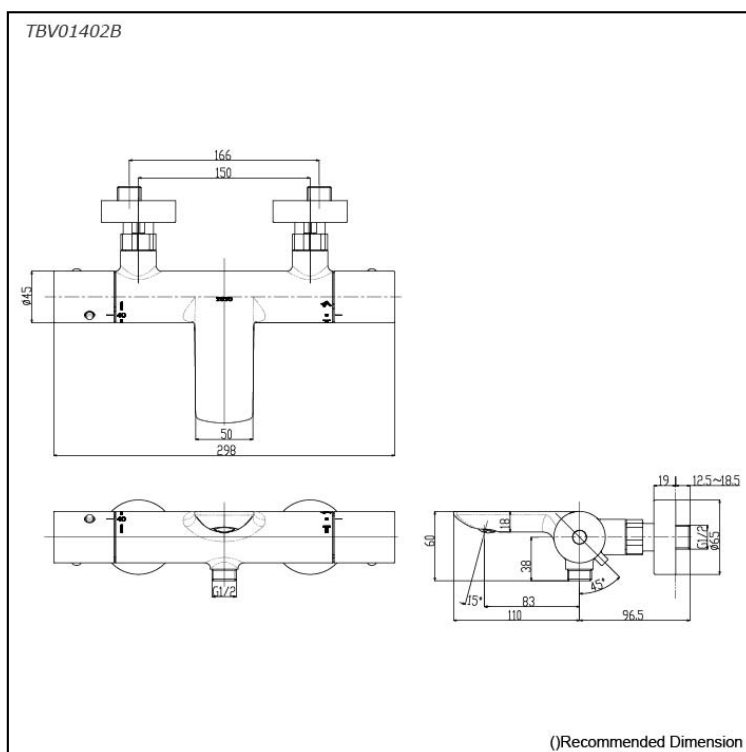

Specifications

Finish: Chrome
Material: Brass
Water Pressure: 0.05MPa~0.5MPa

Parts description

- **TBV01402B**
Thermostat Shower (Shower & Bath)

Flow Rate

TBV01402B