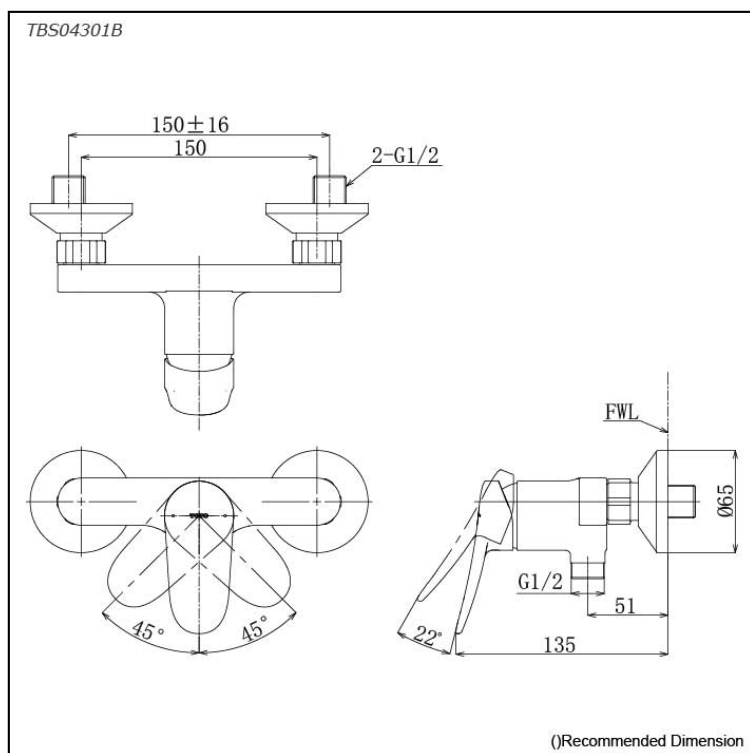

LF Series
Exposed Single Lever Shower Mixer

Features

- Discover a powerful presence in a compact form, featuring a flexible handle that combines functionality with a sleek, modern aesthetic.
- High corrosion resistance plating.
- TOTO original cartridge for smooth control

Specifications

Finish: Chrome

Material: Brass

Parts description

- **TBS04301B**
Exposed Single Lever Shower Mixer

Flow Rate

TBS04301B