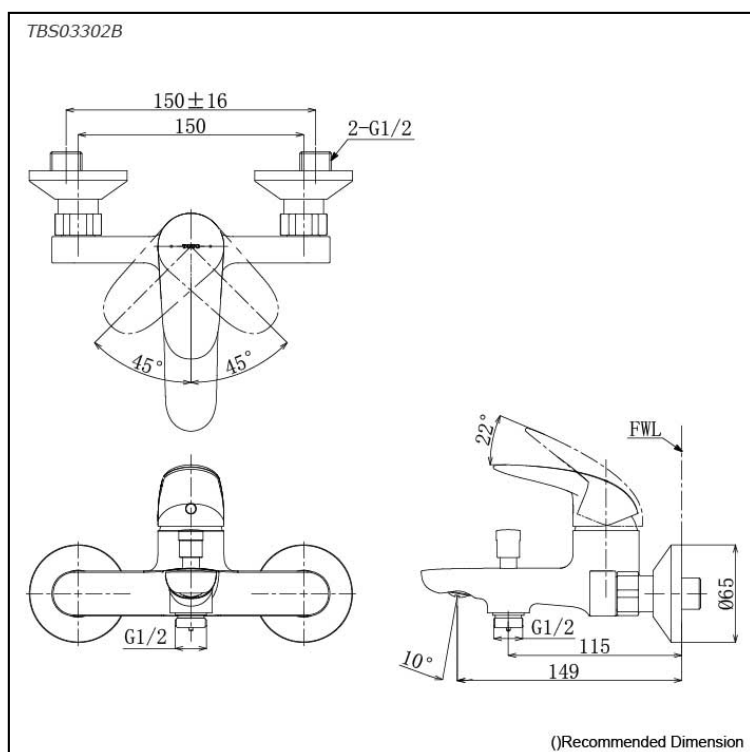

LC Series
Exposed Single Lever Bath &
Shower Mixer

Features

- Experience the beauty of flowing curves, where a lovingly designed handle enhances both aesthetics and comfort for enduring use.
- High corrosion resistance plating.
- TOTO original cartridge for smooth control

Specifications

Finish: Chrome

Material: Brass

Parts description

- **TBS03302B**
Exposed Single Lever Bath & Shower Mixer

Flow Rate

TBS03302B