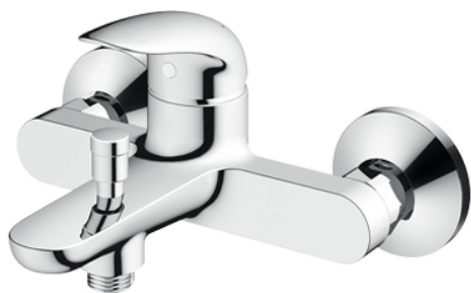

LC Series
Exposed Single Lever Bath &
Shower Mixer

Features

- Experience the beauty of flowing curves, where a lovingly designed handle enhances both aesthetics and comfort for enduring use.
- High corrosion resistance plating.
- TOTO original cartridge for smooth control

Specifications

Finish: Chrome

Material: Brass

Parts description

- **TBS03302B**
Exposed Single Lever Bath & Shower Mixer

Flow Rate

TBS03302B