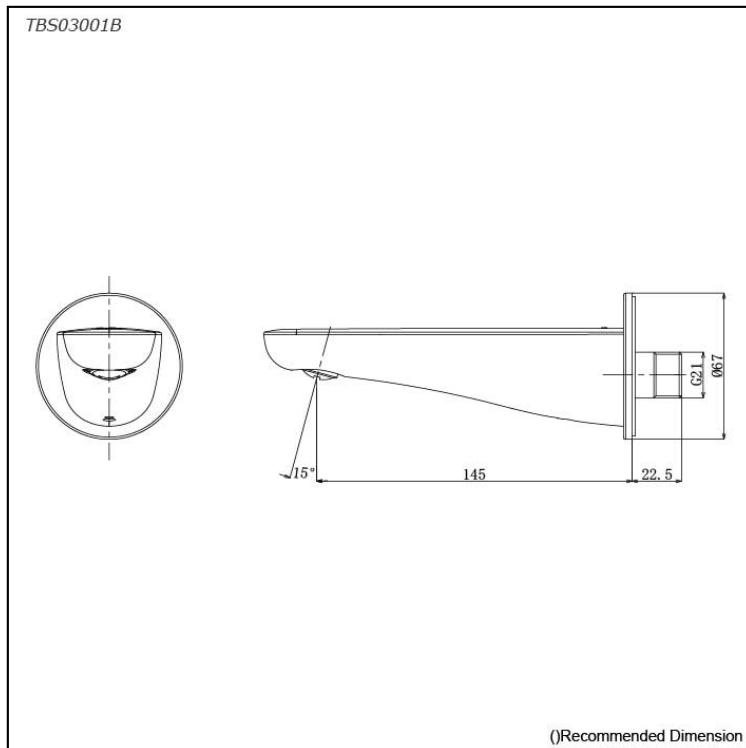

LC Series
Bath Spout

Features

- Experience the beauty of flowing curves, where a lovingly designed handle enhances both aesthetics and comfort for enduring use.
- High corrosion resistance plating.
- TOTO original cartridge for smooth control

Specifications

Finish: Chrome

Material: Brass

Parts description

- **TBS03001B**
Bath Spout

Flow Rate

TBS03001B