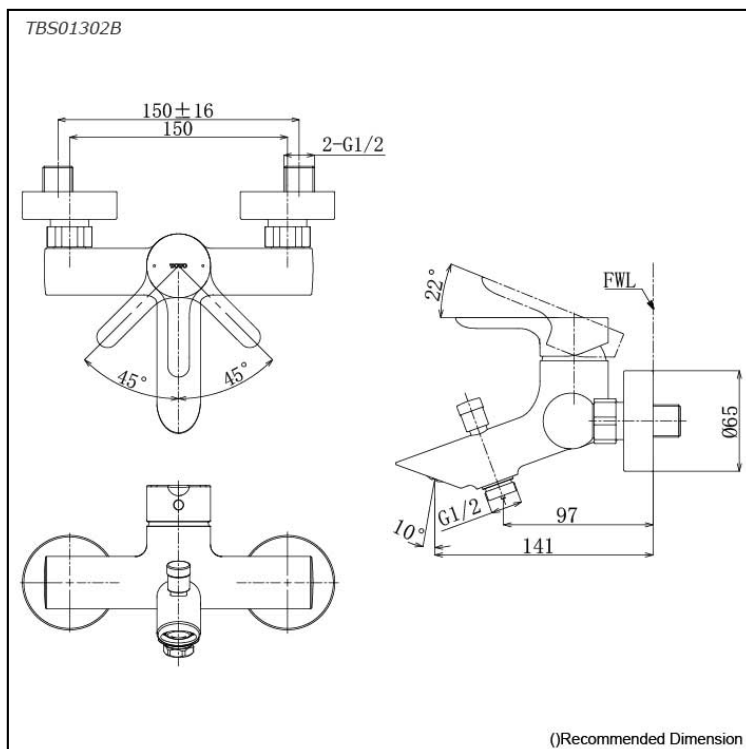

LB Series
Exposed Single Lever Bath &
Shower Mixer

Features

- Embrace the elegance of minimalist design, where geometric shapes intertwine with organic curves, creating a harmonious fusion that captivates the eye.
- High corrosion resistance plating.
- TOTO original cartridge for smooth control

Specifications

Finish: Chrome

Material: Brass

Parts description

- **TBS01302B**
Exposed Single Lever Bath & Shower Mixer

Flow Rate

TBS01302B