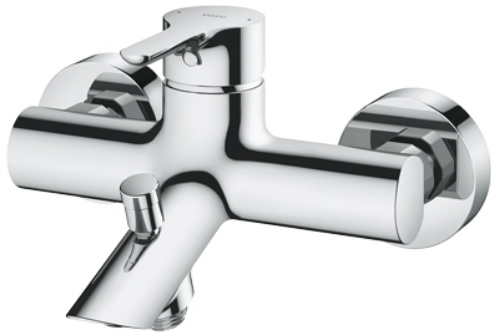

LB Series
Exposed Single Lever Bath &
Shower Mixer

Features

- Embrace the elegance of minimalist design, where geometric shapes intertwine with organic curves, creating a harmonious fusion that captivates the eye.
- High corrosion resistance plating.
- TOTO original cartridge for smooth control

Specifications

Finish: Chrome

Material: Brass

Parts description

- **TBS01302B**
Exposed Single Lever Bath & Shower Mixer

Flow Rate

TBS01302B