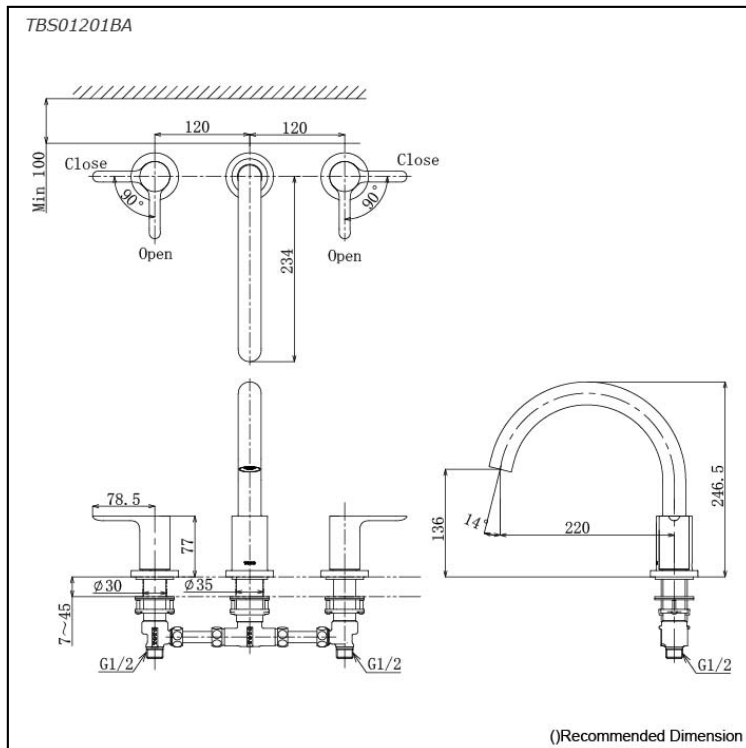

*LB Series
Bath Filler without Shower (3-Holes)*

Features

- Embrace the elegance of minimalist design, where geometric shapes intertwine with organic curves, creating a harmonious fusion that captivates the eye.
- High corrosion resistance plating.
- TOTO original cartridge for smooth control

Specifications

Finish: Chrome
 Material: Brass
 Water Pressure: 0.07MPa~1.0MPa

Parts description

- **TBS01201BA**
Bath Filler without Shower (3-Holes)

Flow Rate