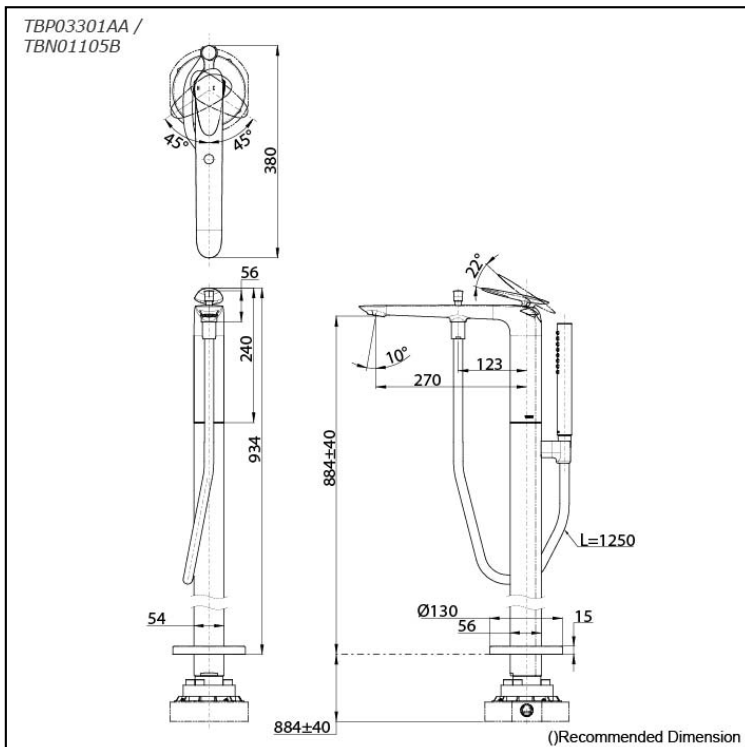

ZA Series Floor Standing Bath & Shower Set

Features

- Experience a sense of calm with the ZA series' asymmetrical design. Inspired by nature and the elegance of flower petals, the organically shaped handle complements the basin's curve, enhancing your space's natural beauty.
- Elevate your shower with COMFORT WAVE technology: enjoy larger droplets in a hand shower design, blending stimulation, relaxation, and water-saving benefits.
- Long-lasting Comfort: COMFORT GLIDE for Smooth Operation with TOTO's Original Cartridge.
- Effortless Installation and Use - Simplify Your Experience.
- PVD finishes offer beauty and strength, enriching your bathroom with vibrant color.

Specifications

Material: Brass

Water Pressure: 0.05MPa~1.0MPa

Parts description

- **TBP03301AA**
Floor-Standing Bath & Shower Set
- **TBN01105B**
Floor-Standing Bath Filler Base

Flow Rate