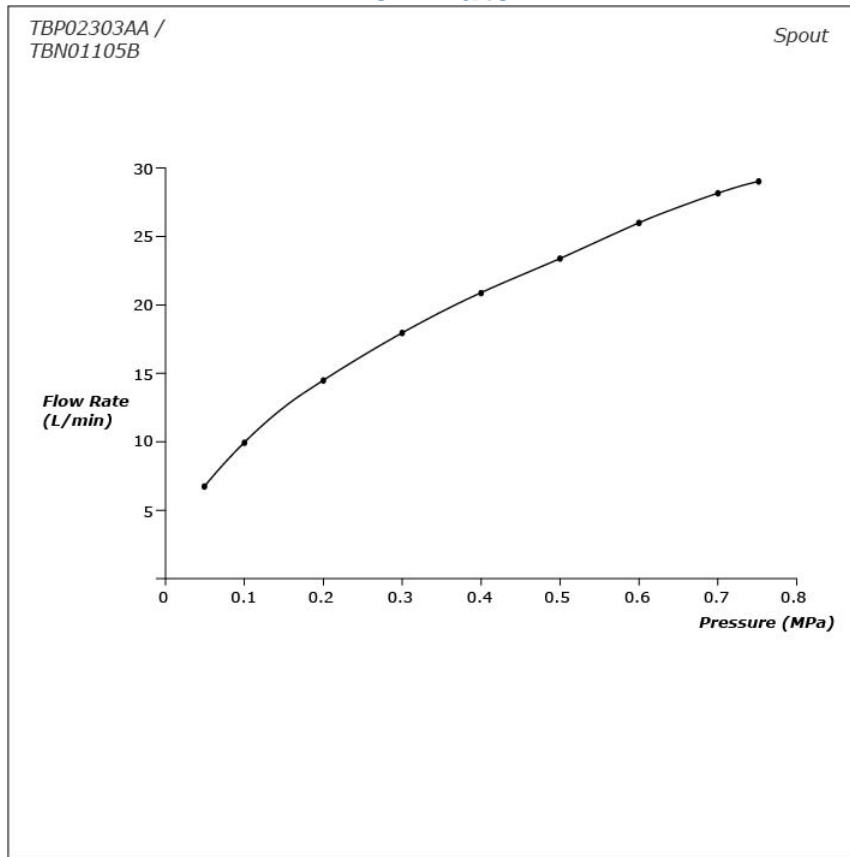

ZL Series
Floor-Standing Bath & Shower Set

Features

- Ultra-thin edges and a luminous, mirror surface create a delicate contrast, showcasing advanced design. Engineered to complement sharp-edged basins, these faucets bring a modern, sophisticated edge to your bathroom.
- Elevate your shower with COMFORT WAVE technology: enjoy larger droplets in a hand shower design, blending stimulation, relaxation, and water-saving benefits.
- Long-lasting Comfort: COMFORT GLIDE for Smooth Operation with TOTO's Original Cartridge.

Specifications

Material: Brass (Faucet)
Brass (Hand Shower)

Water Pressure: 0.05MPa~1.0MPa

Parts description

- **TBP02303AA**
Floor-Standing Bath & Shower Set
- **TBN01105B**
Floor Standing Bathtub Filler Base

Flow Rate

Flow Rate