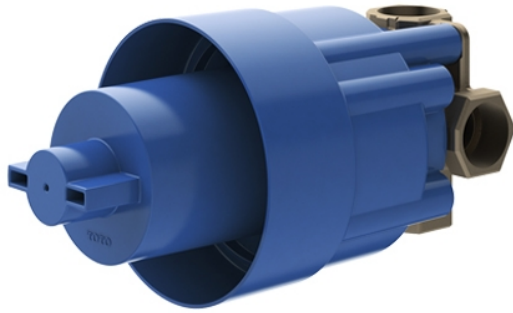

G Selection  
2 Way Diverter  
w/o Stop Valve

### Specifications

Valve: Bronze

### Parts description

- **TBN01102B**  
2 Way Diverter (w/o Stop Valve)