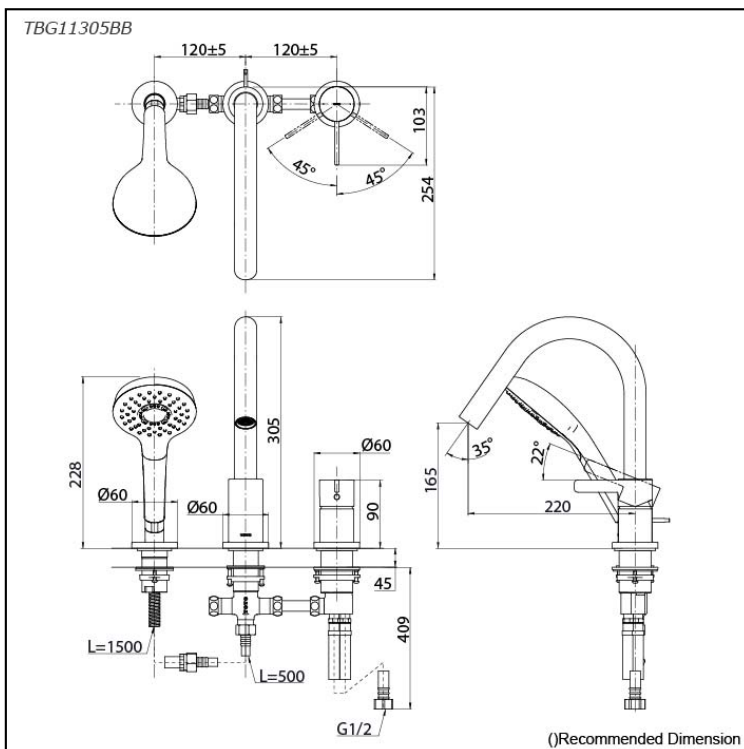

GF Series
Bath & Shower Set
(3-Holes)

Features

- Versatile elegance, crafted with precision. Modern classic collection balances minimalist design with fine, rounded details, creating unique personality. Long handle emphasizes slimness and stability, making it seamless to any aesthetic.
- Elevate your shower with COMFORT WAVE technology: enjoy larger droplets in a hand shower design, blending stimulation, relaxation, and water-saving benefits.
- Long-lasting Comfort: COMFORT GLIDE for Smooth Operation with TOTO's Original Cartridge.

Specifications

Material: Brass

Water Pressure: 0.05MPa~1.0MPa

Parts description

- **TBG11305BB**
Bath & Shower Set
(3-Holes)

Flow Rate