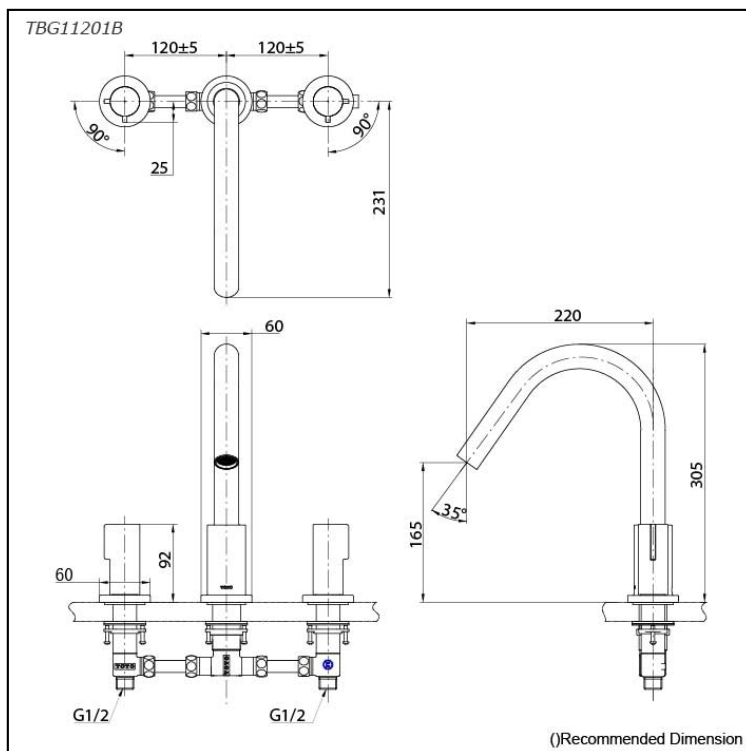

### Specifications

Material: Brass

Water Pressure: 0.05MPa~1.0MPa

### Parts description

- **TBG11201B**  
 Bath Filler without Shower  
 (3-Holes)