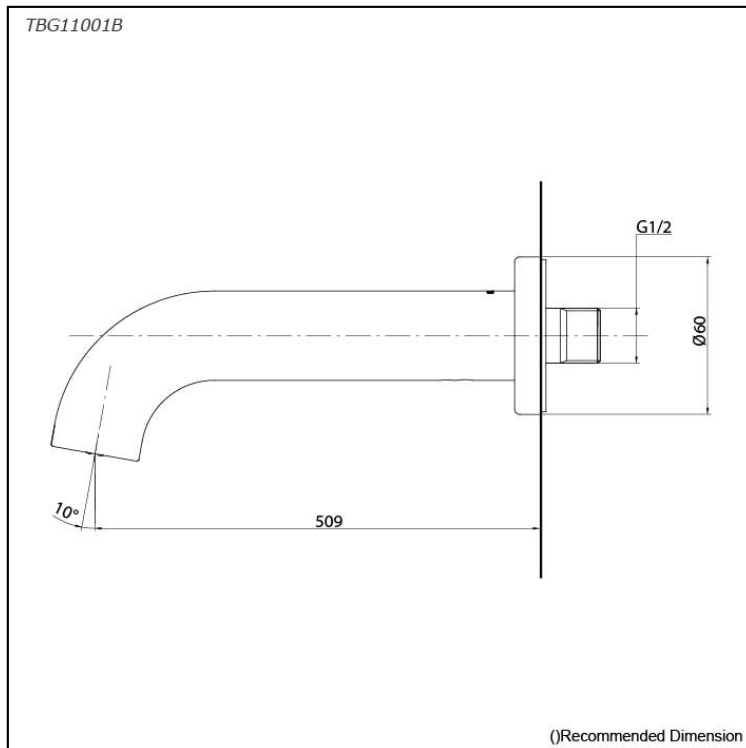

### Specifications

Material: Brass

Water Pressure: 0.05MPa~1.0MPa

### Parts description

- **TBG11001B**  
Bath Spout